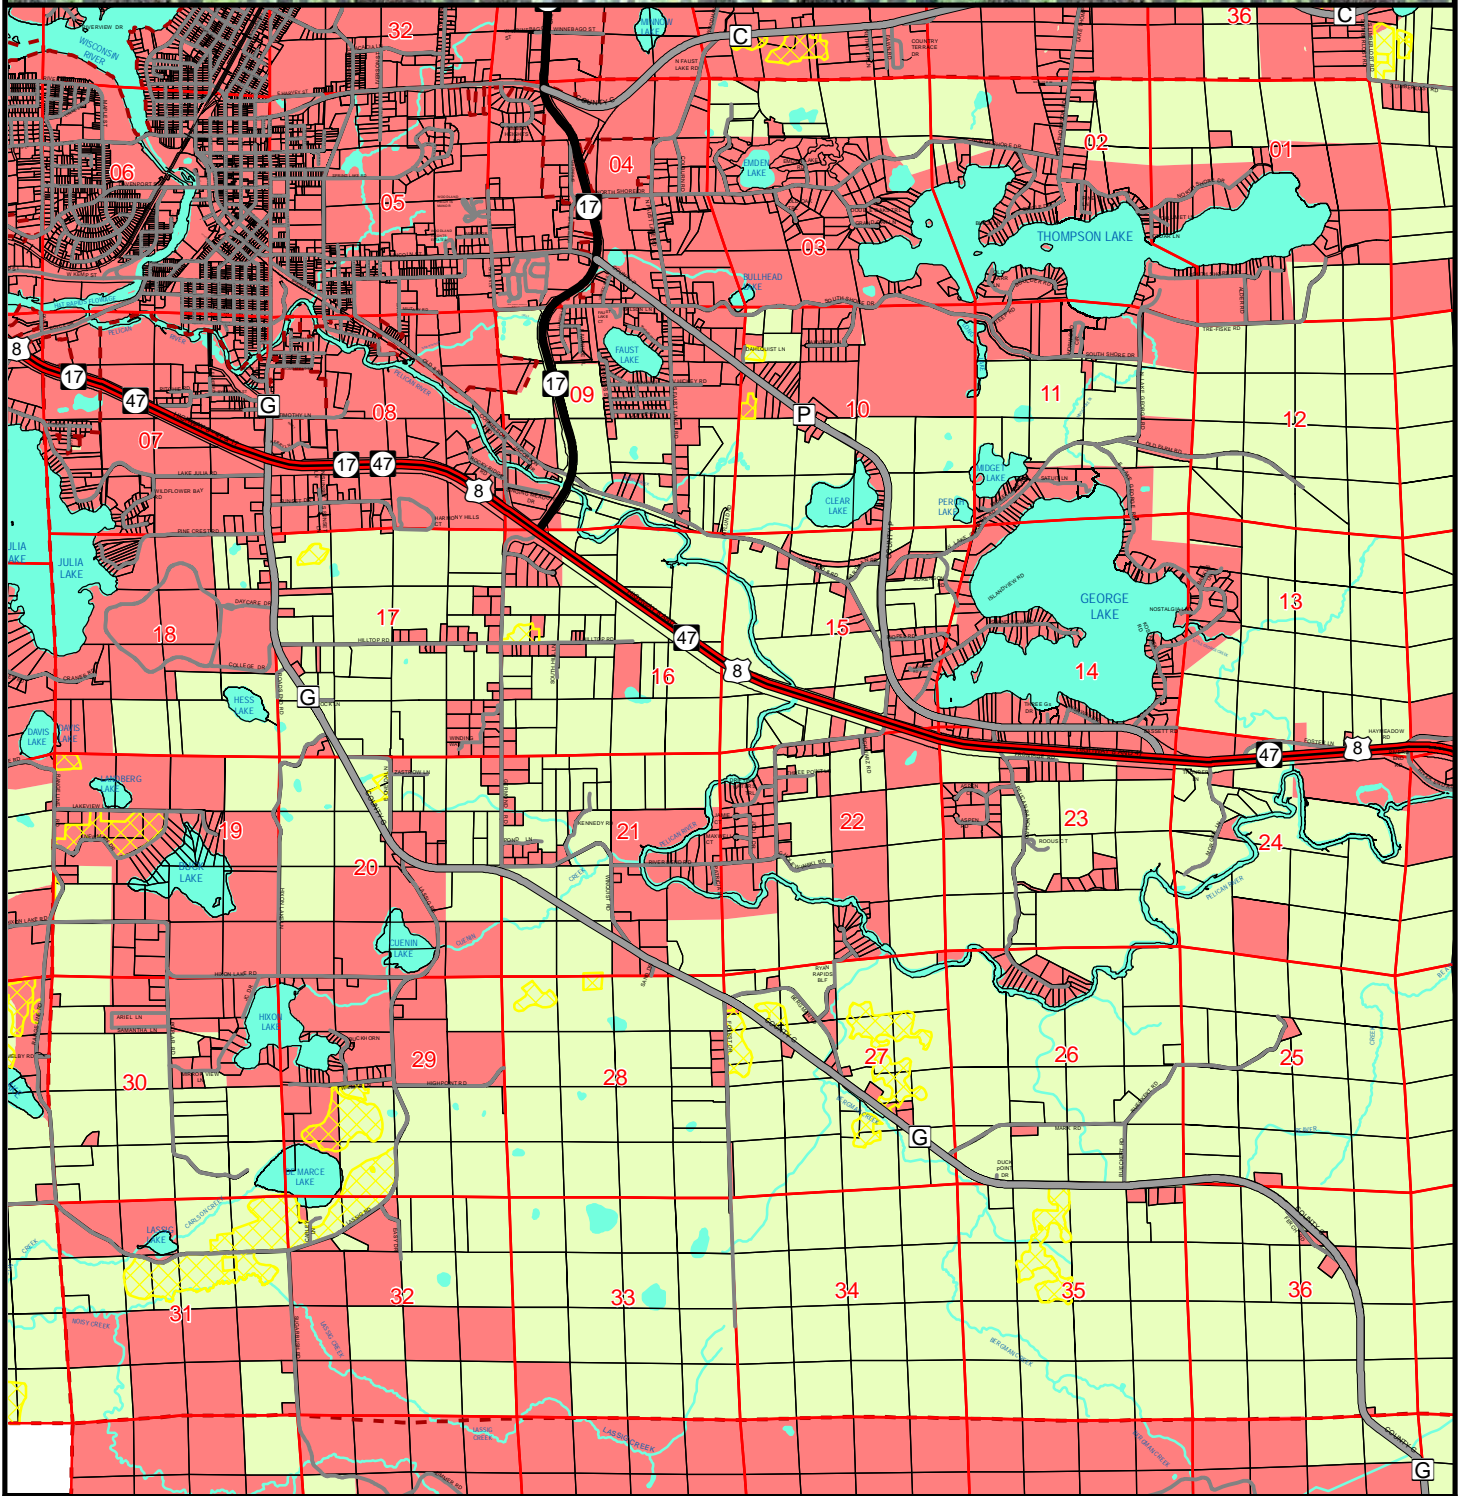

Farmland Preservation Map for T36N R9E Pelican (W) - Oneida County, Wisconsin

Legend

- US Highways
- State Highways
- County Highways
- Local Roads
- Minor Civil Divisions
- PLSS Section
- Existing Agricultural Areas
- Parcels
- Water
- Farmland Preservation Areas
- Planned Out

Source: WI DNR, NCWRPC

This map is neither a legally recorded map nor a survey and is not intended to be used as one. This drawing is a compilation of records, information and data used for reference purposes only. NCWRPC is not responsible for any inaccuracies herein contained.