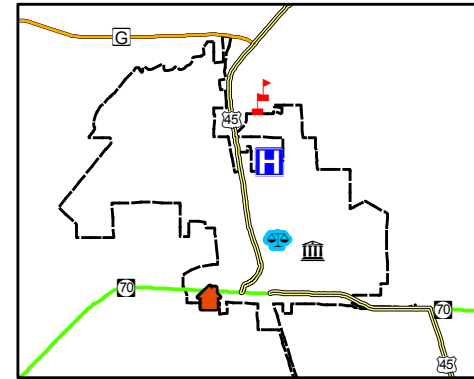

City of Eagle River

Prepared By:
**North Central
Wisconsin Regional
Planning Commission**

210 McClellan St., Suite 210, Wausau, WI 54403 715-849-5510
staff@ncwrpc.org - www.ncwrpc.org

Source: WI DNR, NCWRPC, ATC

- - - Minor Civil Divisions
- US Highways
- State Highways
- County Highways
- City Hall
- Courthouse
- Hospital
- Ranger Station
- Schools
- Town Halls