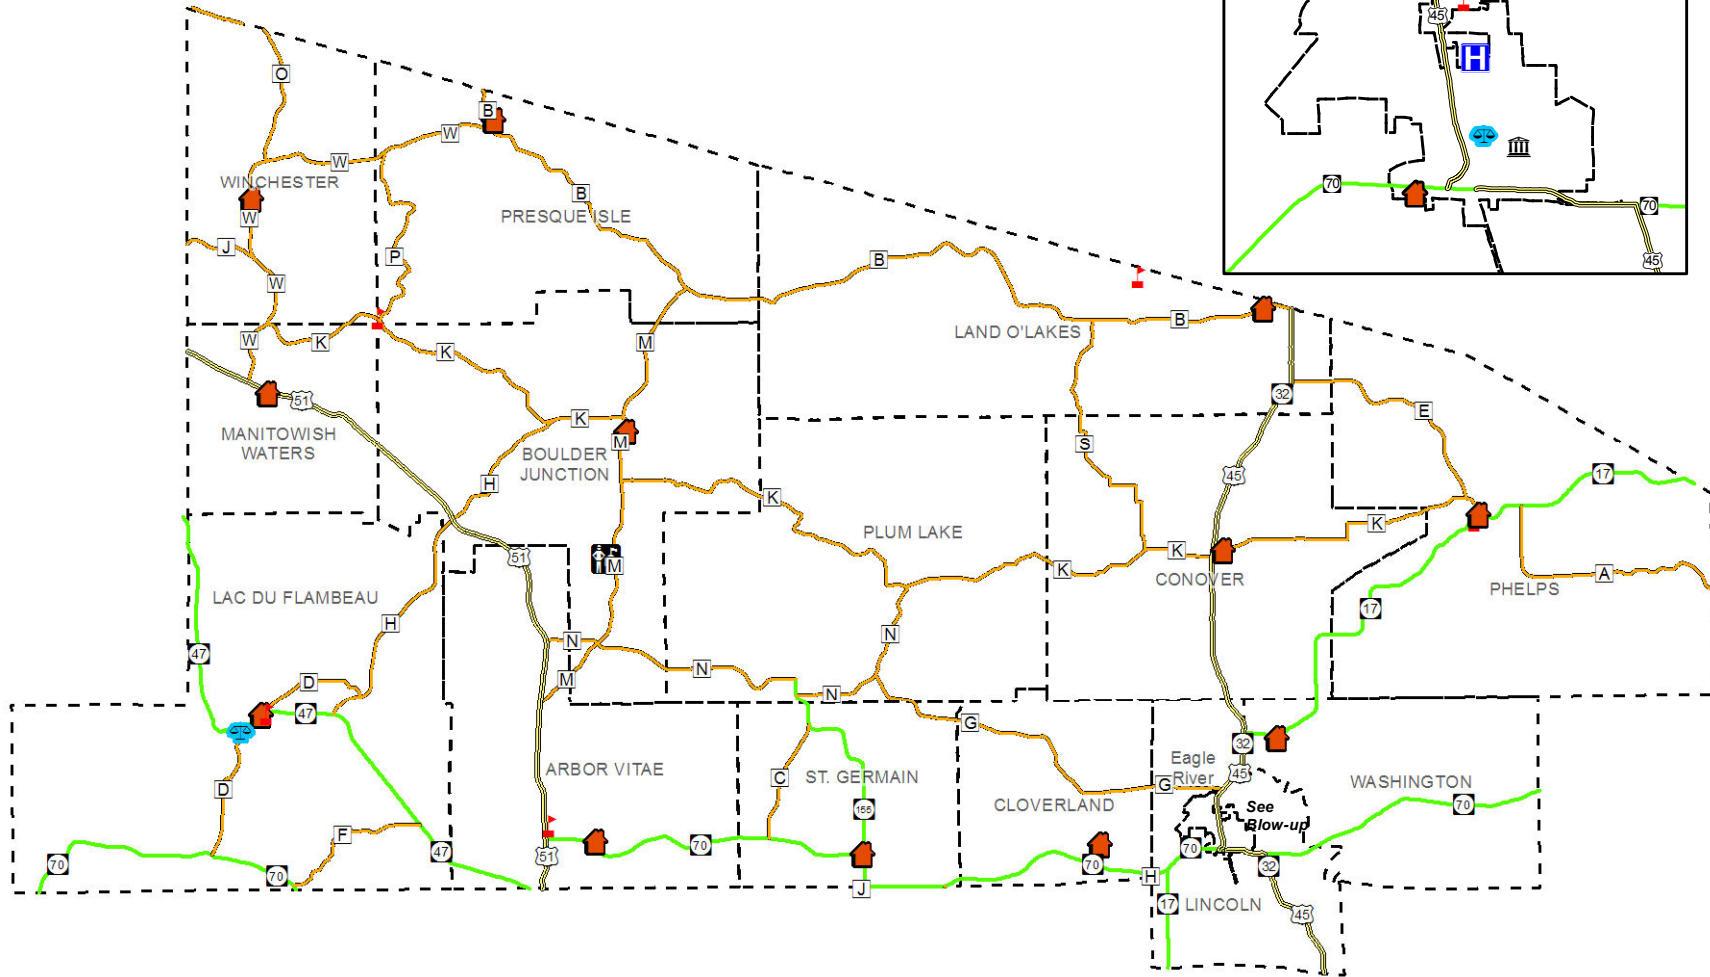

City of Eagle River

Prepared By:
**North Central
Wisconsin Regional
Planning Commission**

210 McClellan St., Suite 210, Wausau, WI 54403 715-849-5510
staff@ncwrpc.org - www.ncwrpc.org

Source: WI DNR, NCWRPC, ATC

- - - Minor Civil Divisions
- US Highways
- State Highways
- County Highways
- City Hall
- Courthouse
- Hospital
- Ranger Station
- Schools
- Town Halls