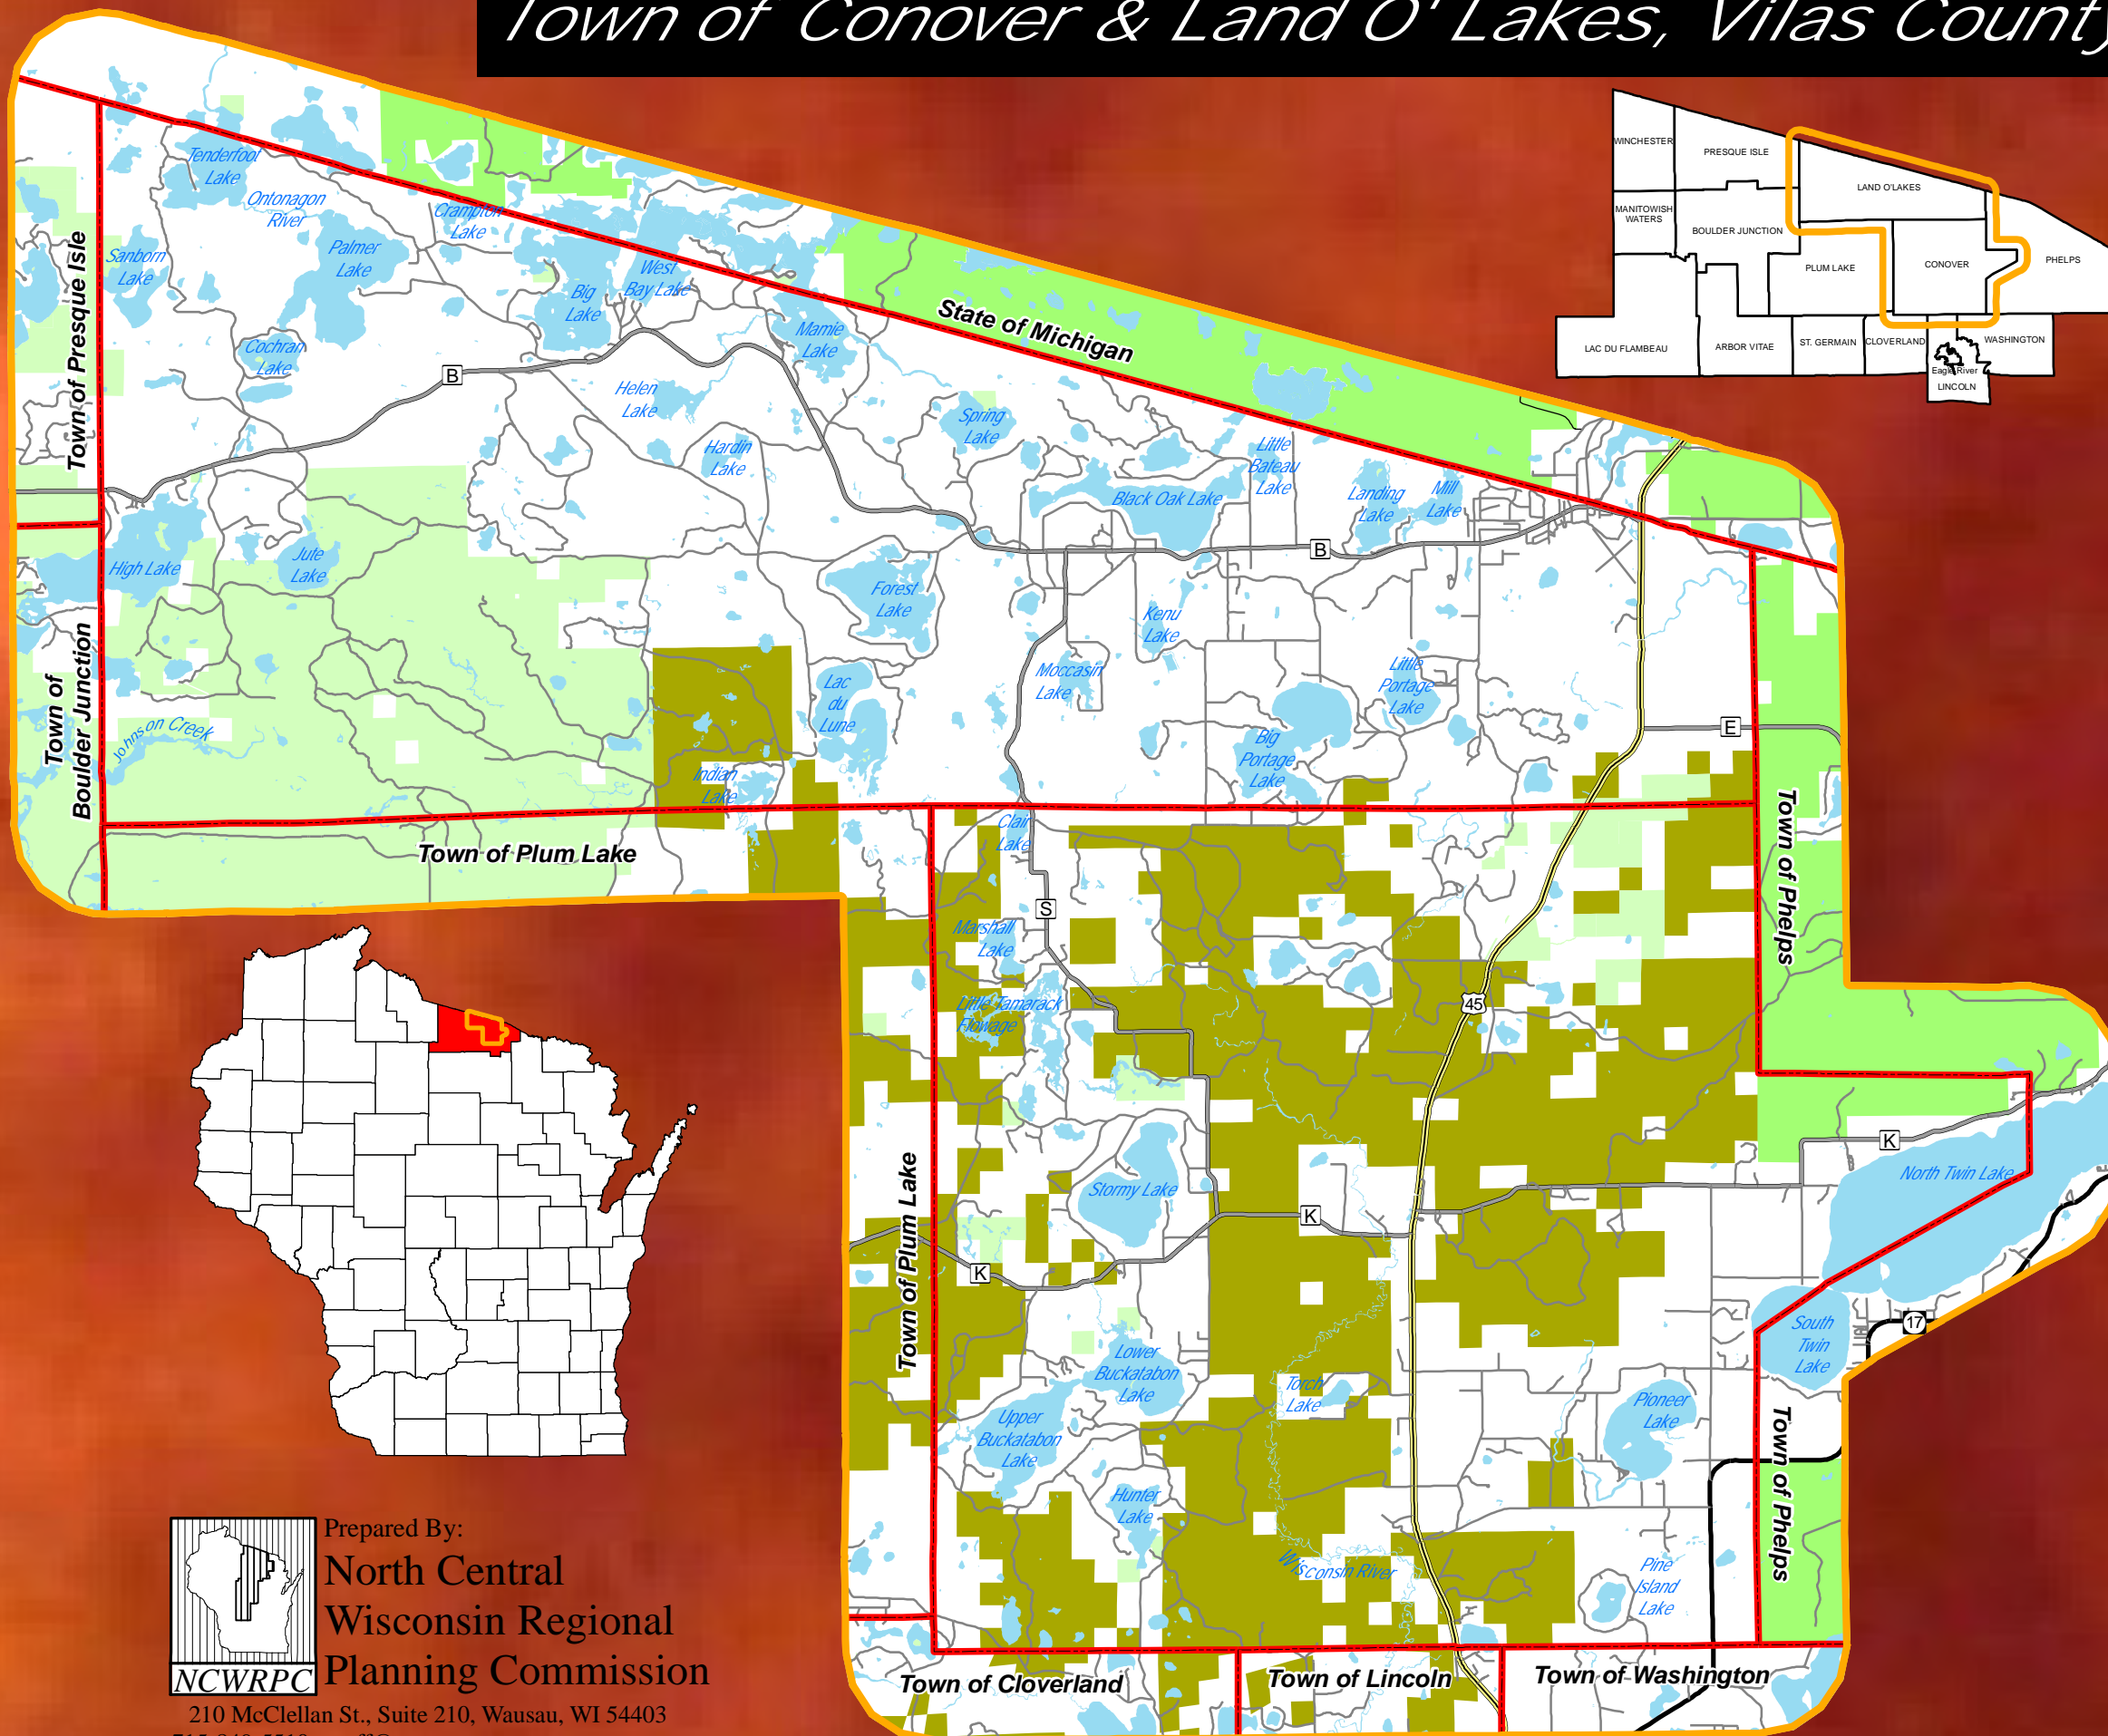

Town of Conover & Land O' Lakes, Vilas County

Map 2

Ownership
Map

-  Minor Civil Divisions
-  US Highways
-  State Highways
-  County Highways
-  Roads
-  Water
-  Study Area
-  Federal Lands
-  State Lands
-  County Lands

Source: WI DNR, NCWRPC
 This map is neither a legally recorded map nor a survey and is not intended to be used as one. This drawing is a compilation of records, information and data used for reference purposes only. NCWRPC is not responsible for any inaccuracies herein contained.