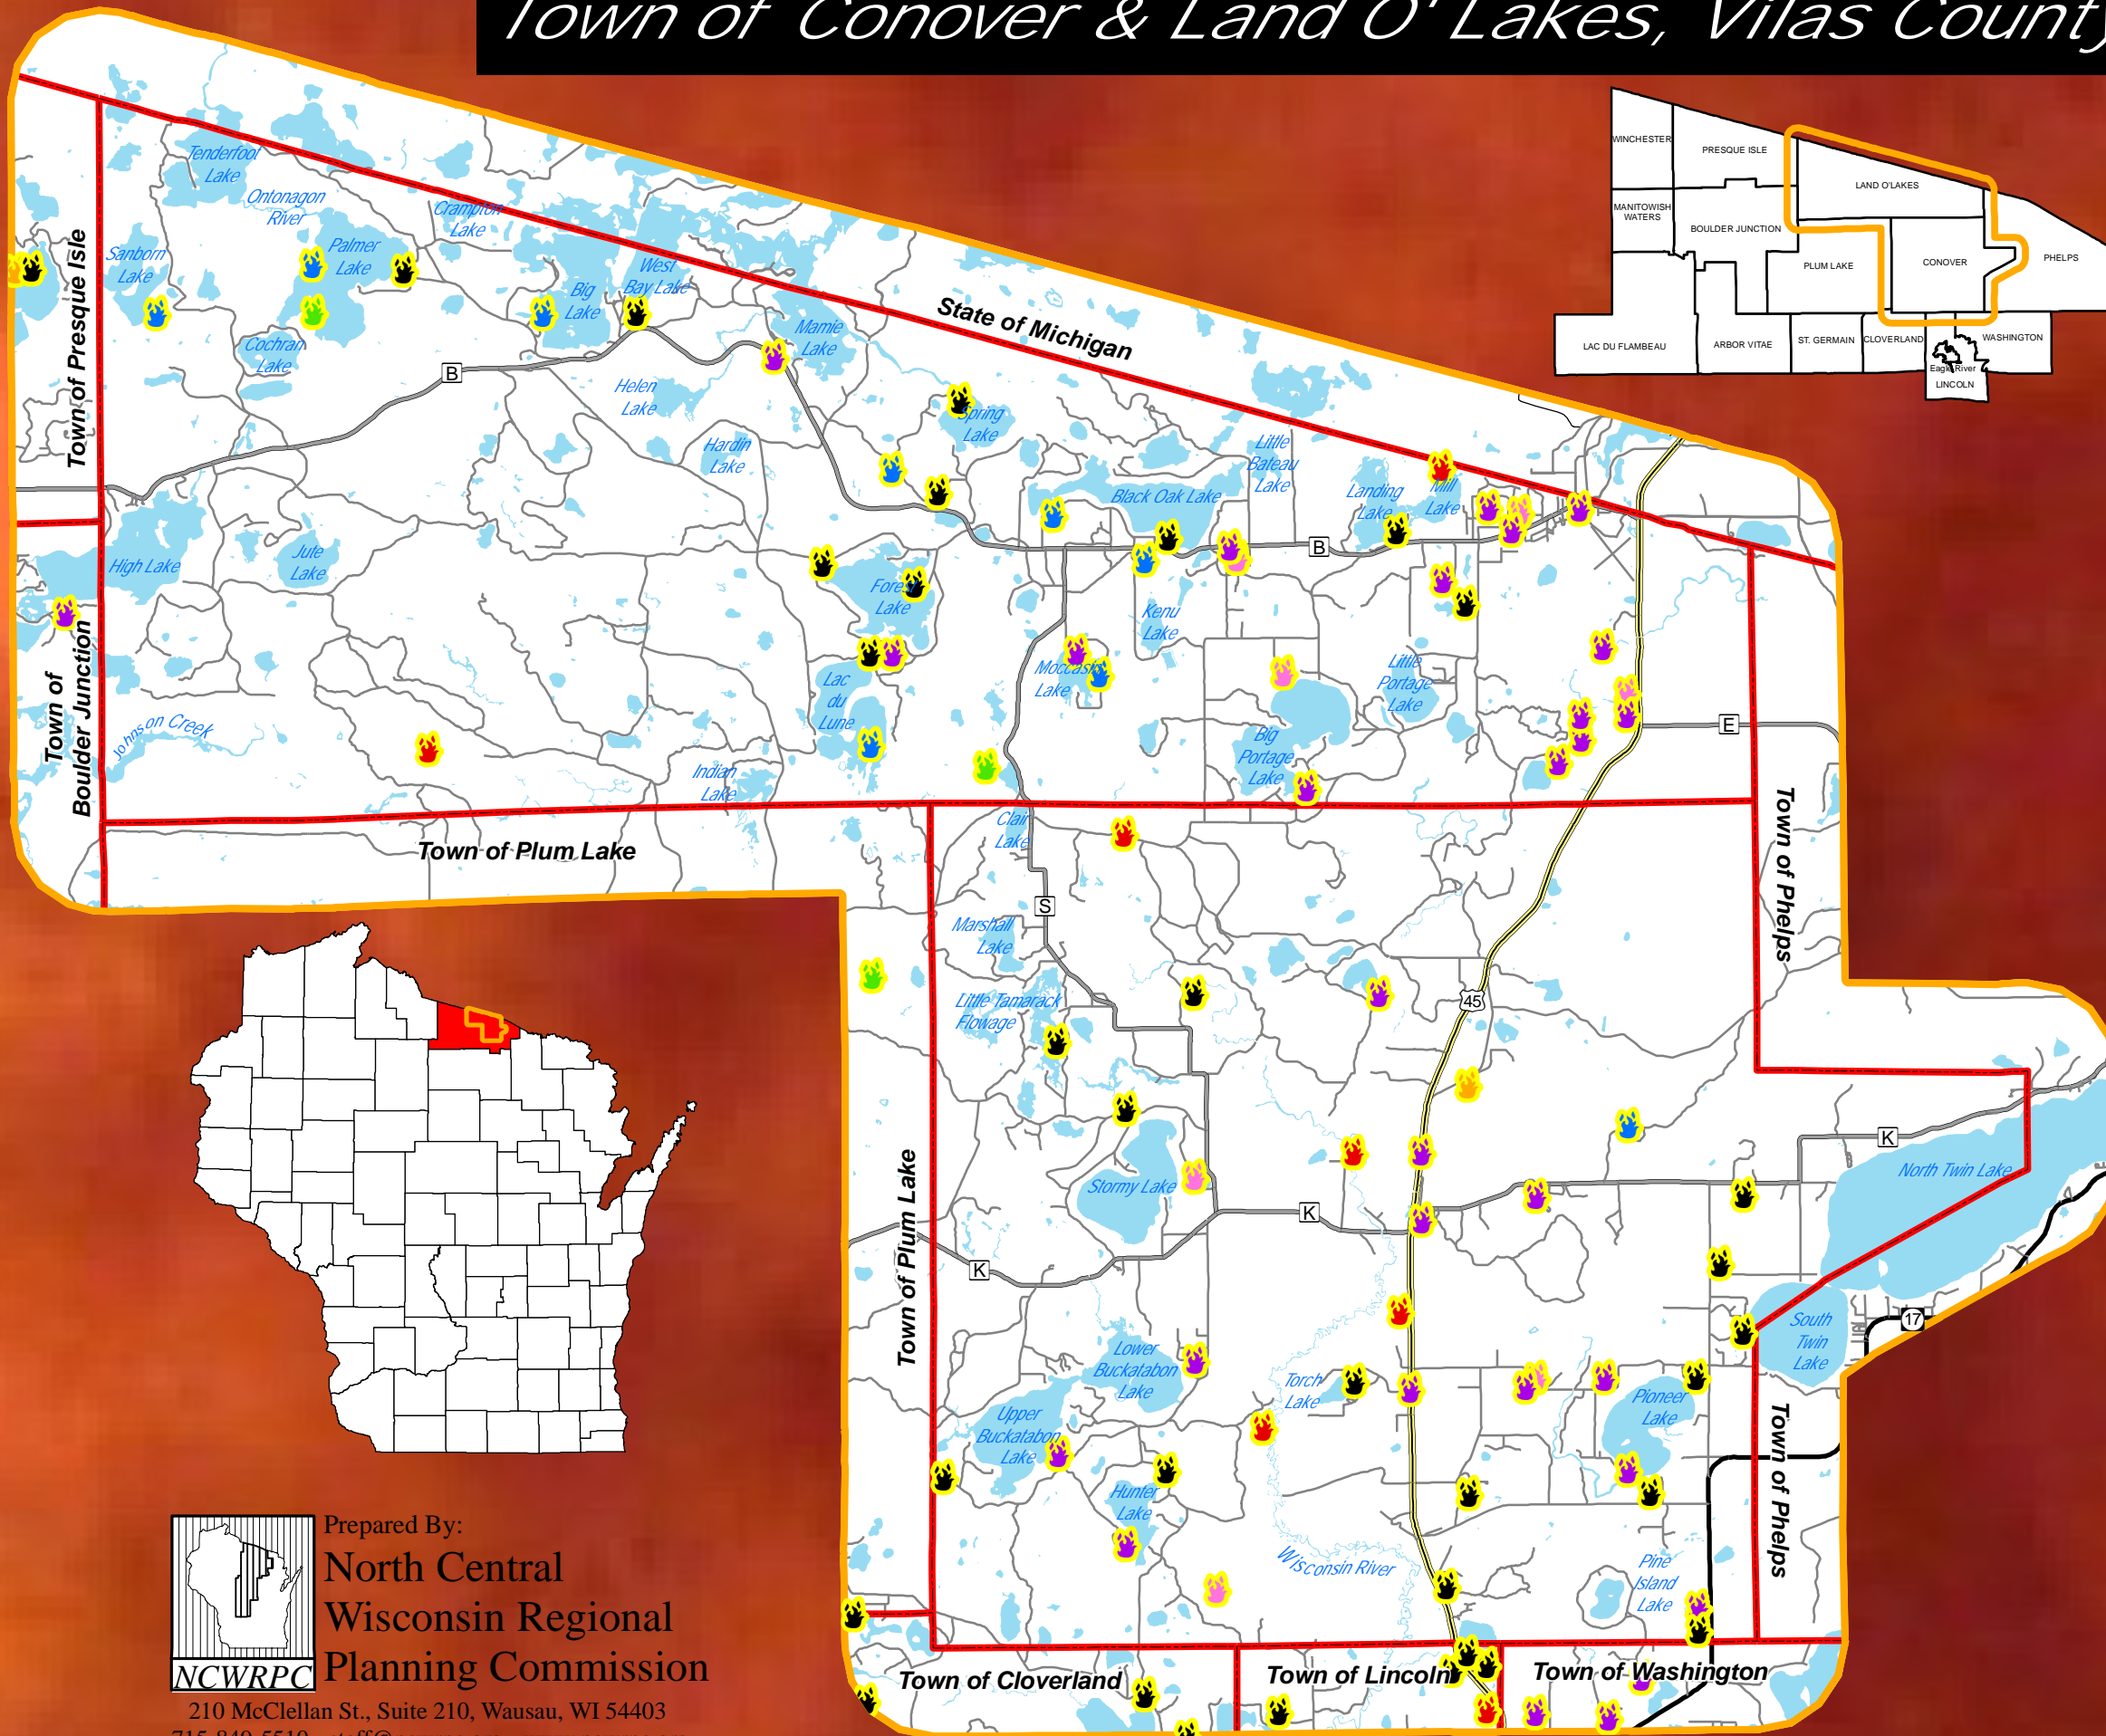

## Fire Locations & Causes 1985 - 2005

- Minor Civil Divisions
- US Highways
- State Highways
- County Highways
- Roads
- Water
- Study Area
- Lightning
- Campfires
- Smoking
- Debris Burning
- Incendiary
- Equipment
- Miscellaneous

Source: WI DNR, NCWRPC  
 This map is neither a legally recorded map nor a survey and is not intended to be used as one. This drawing is a compilation of records, information and data used for reference purposes only. NCWRPC is not responsible for any inaccuracies herein contained.