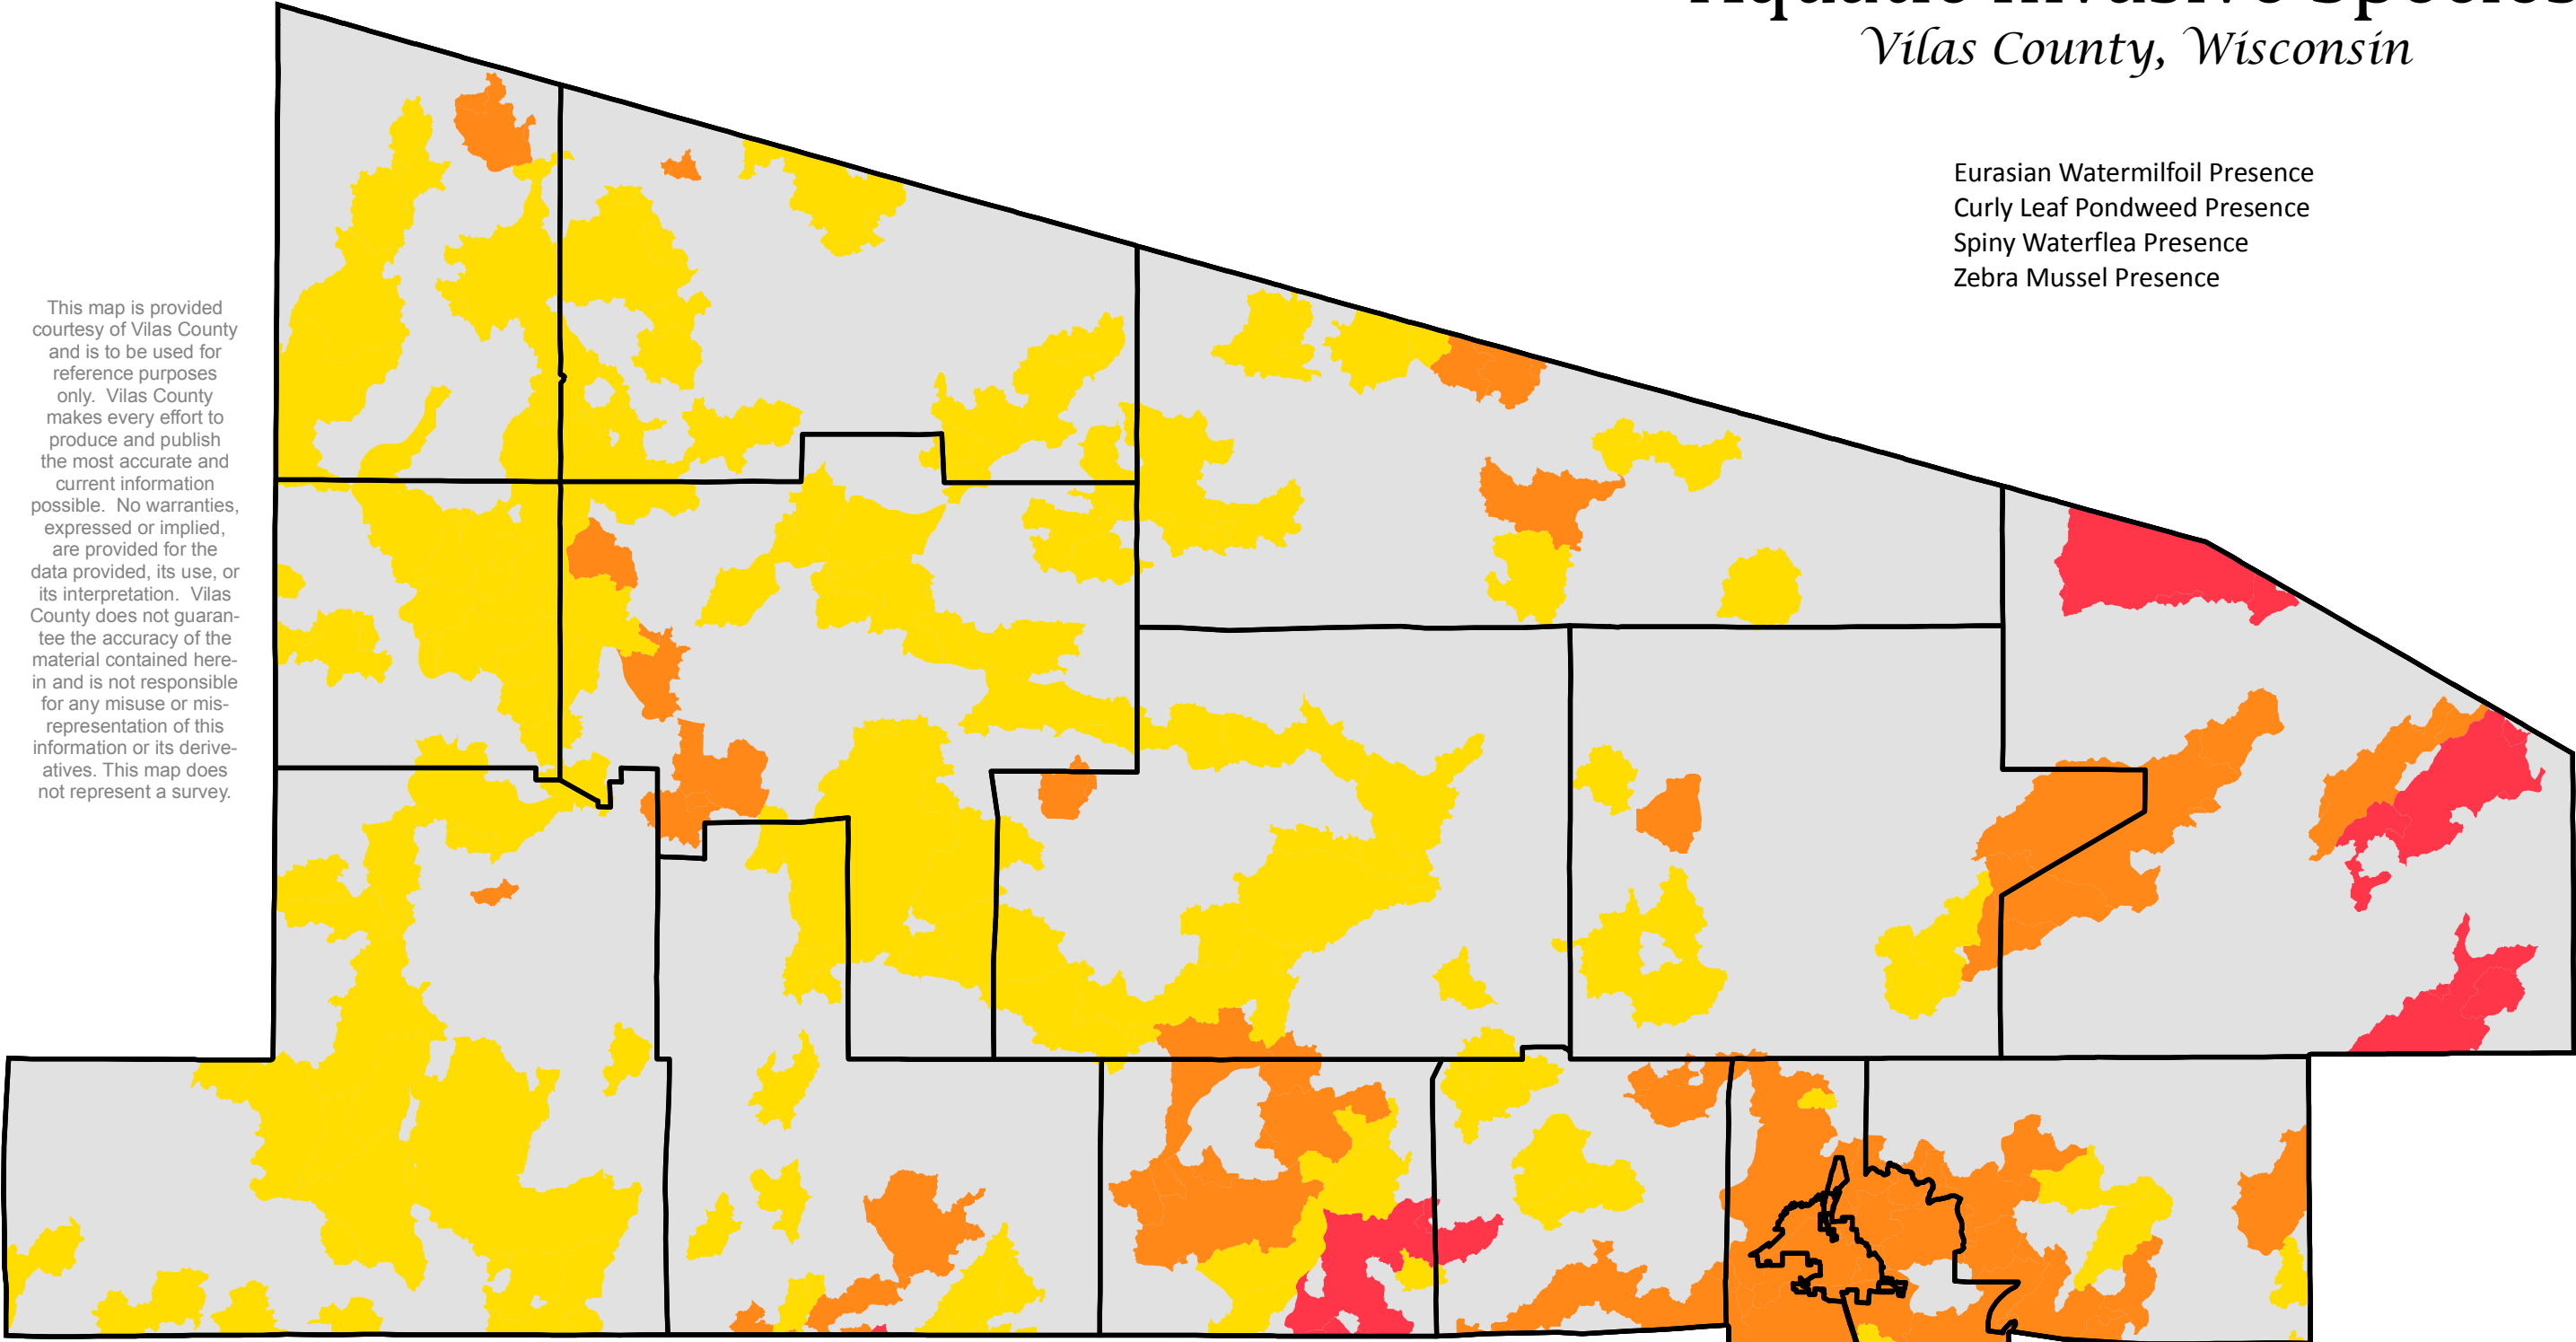

# Aquatic Invasive Species

*Vilas County, Wisconsin*

- Eurasian Watermilfoil Presence
- Curly Leaf Pondweed Presence
- Spiny Waterflea Presence
- Zebra Mussel Presence

This map is provided courtesy of Vilas County and is to be used for reference purposes only. Vilas County makes every effort to produce and publish the most accurate and current information possible. No warranties, expressed or implied, are provided for the data provided, its use, or its interpretation. Vilas County does not guarantee the accuracy of the material contained herein and is not responsible for any misuse or misrepresentation of this information or its derivatives. This map does not represent a survey.

### Aquatic Invasive Species Index

Low

High

Miles