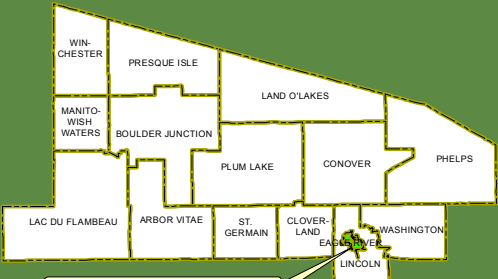

City of Eagle River

Map 7

Vilas County, Wisconsin

City of Eagle River