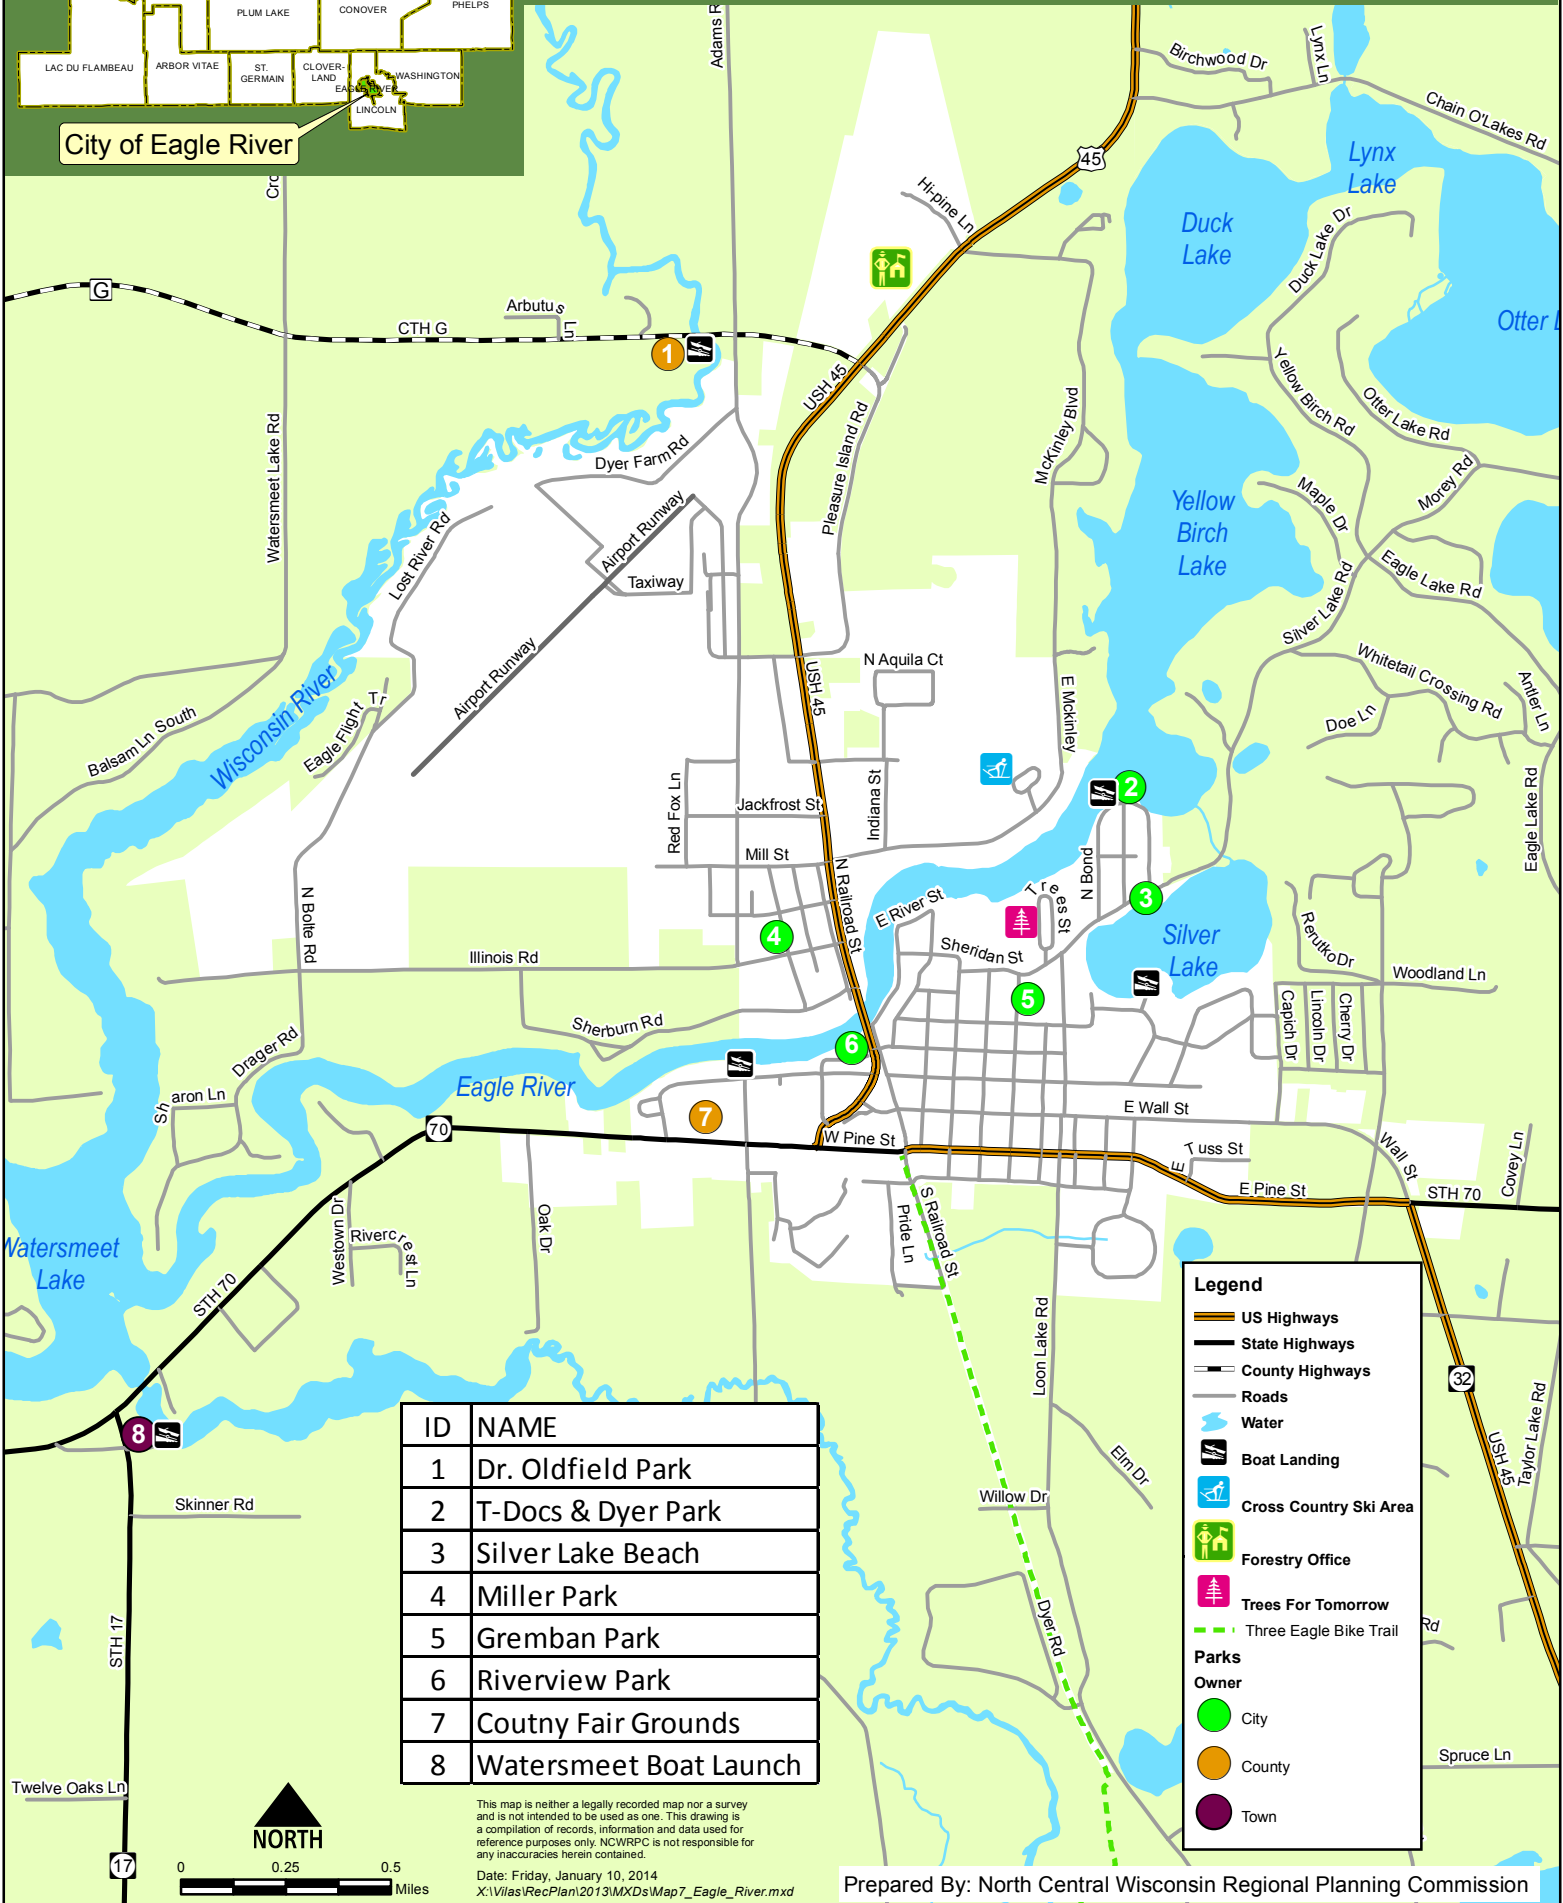

ID	NAME
1	Dr. Oldfield Park
2	T-Docs & Dyer Park
3	Silver Lake Beach
4	Miller Park
5	Gremban Park
6	Riverview Park
7	Coutny Fair Grounds
8	Watersmeet Boat Launch

Legend

- US Highways
- State Highways
- County Highways
- Roads
- Water
- Boat Landing
- Cross Country Ski Area
- Forestry Office
- Trees For Tomorrow
- Three Eagle Bike Trail

Parks

Owner

- City
- County
- Town