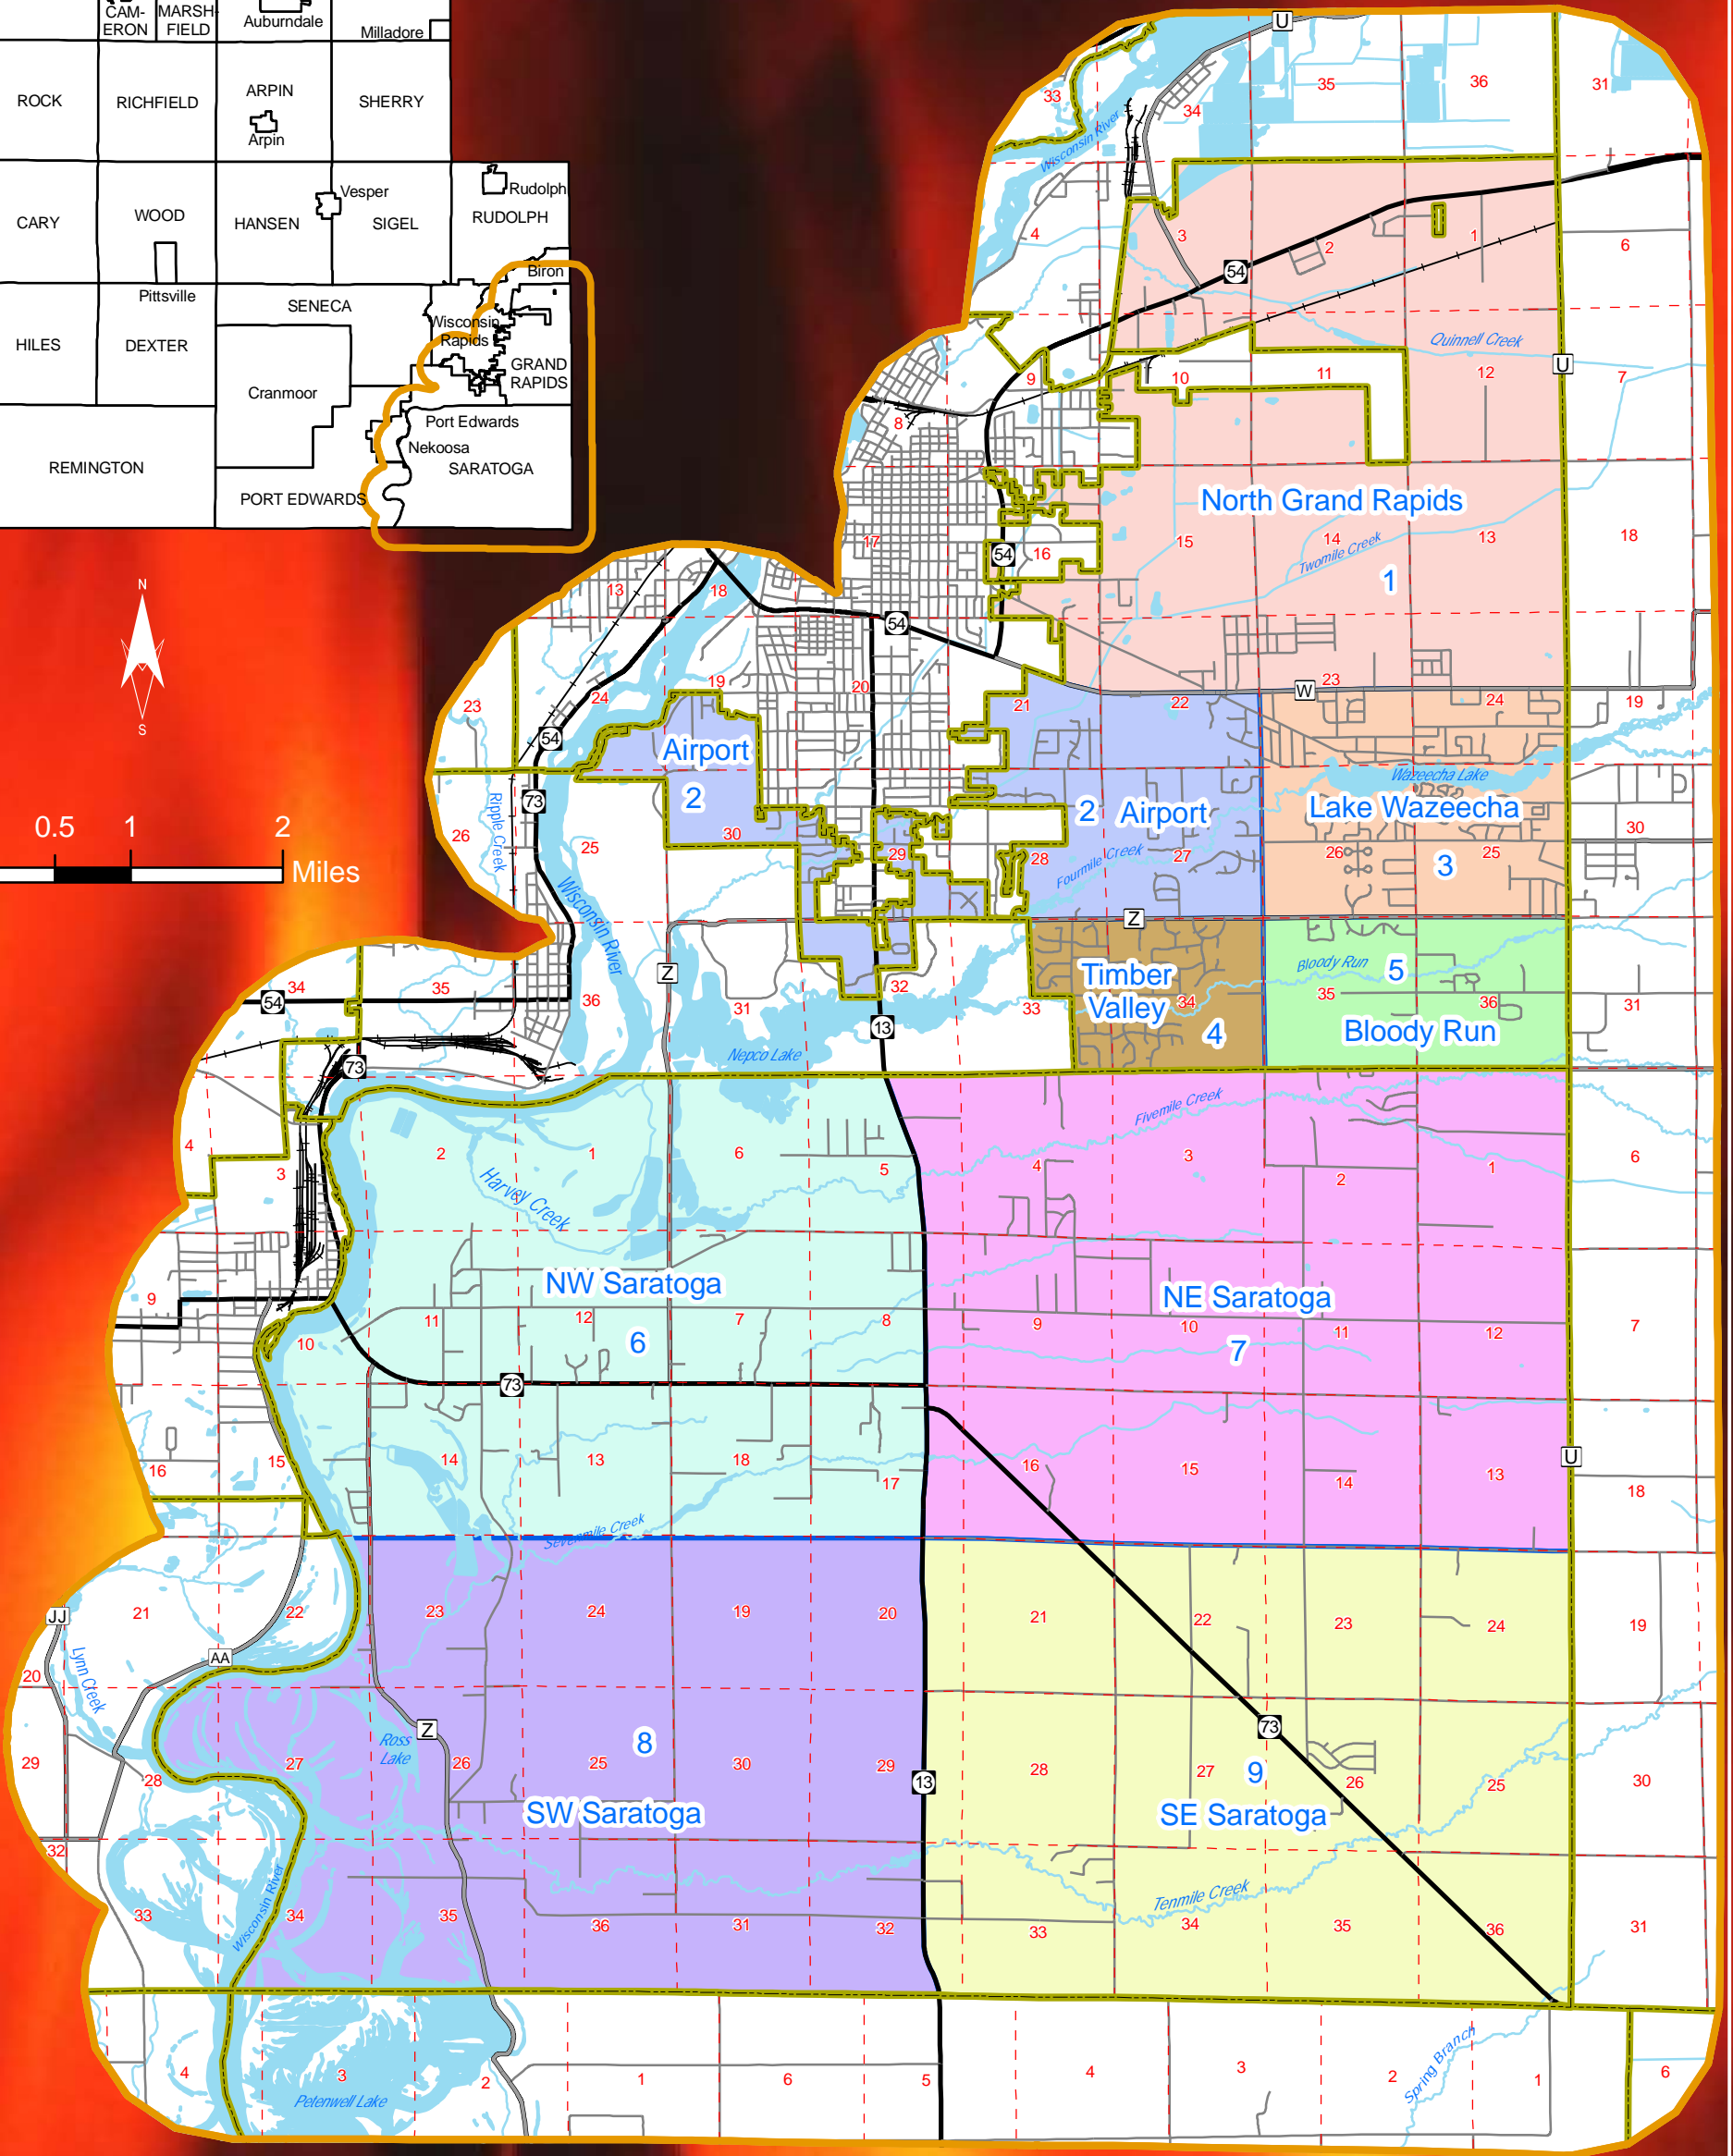

Town of Grand Rapids & Saratoga, Wood County

Map 3 Planning Units Map

- Minor Civil Divisions
- Planning Unit Boundaries
- Section Lines
- Study Area
- US Highway
- State Highways
- County Highways
- Local Roads
- Railroad

Source: WI DNR, NCWRPC, Wood Co.

This map is neither a legally recorded map nor a survey and is not intended to be used as one. This drawing is a compilation of records, information and data used for reference purposes only. NCWRPC is not responsible for any inaccuracies herein contained.