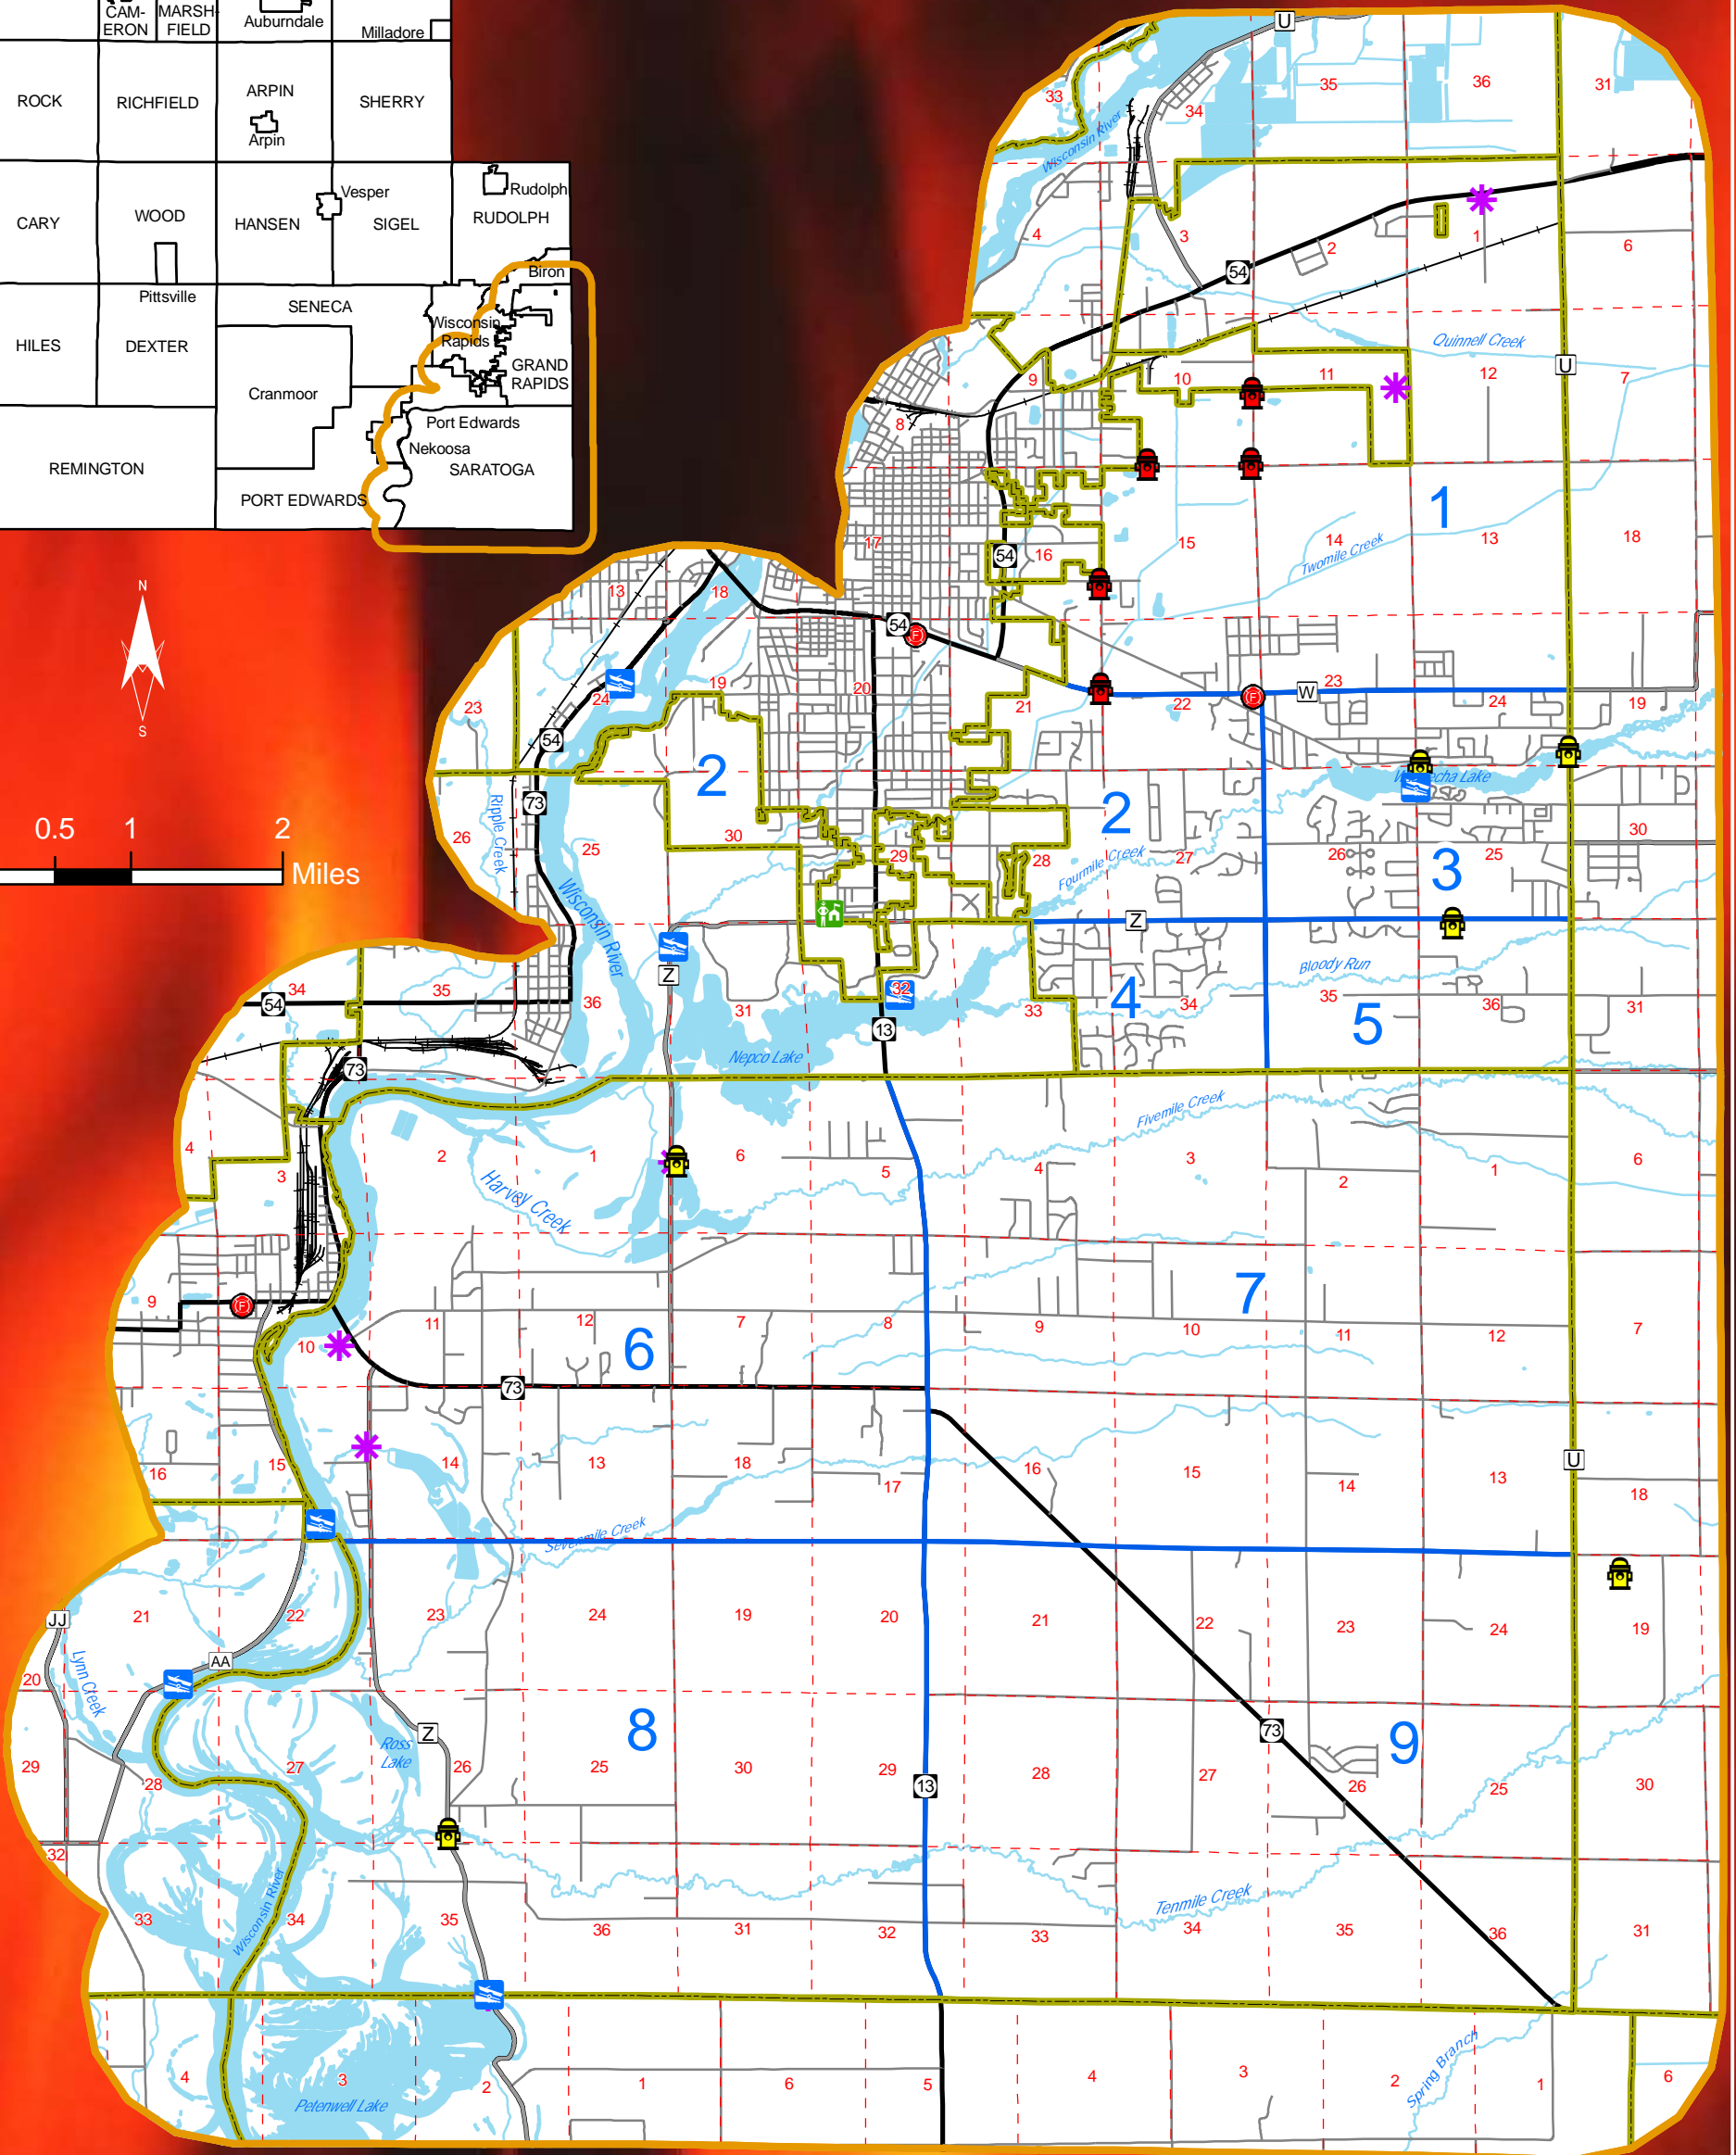

Town of Grand Rapids & Saratoga, Wood County

Map 7 Protection Capability Map

Source: WI DNR, NCWRPC, Wood Co.

This map is neither a legally recorded map nor a survey and is not intended to be used as one. This drawing is a compilation of records, information and data used for reference purposes only. NCWRPC is not responsible for any inaccuracies herein contained.