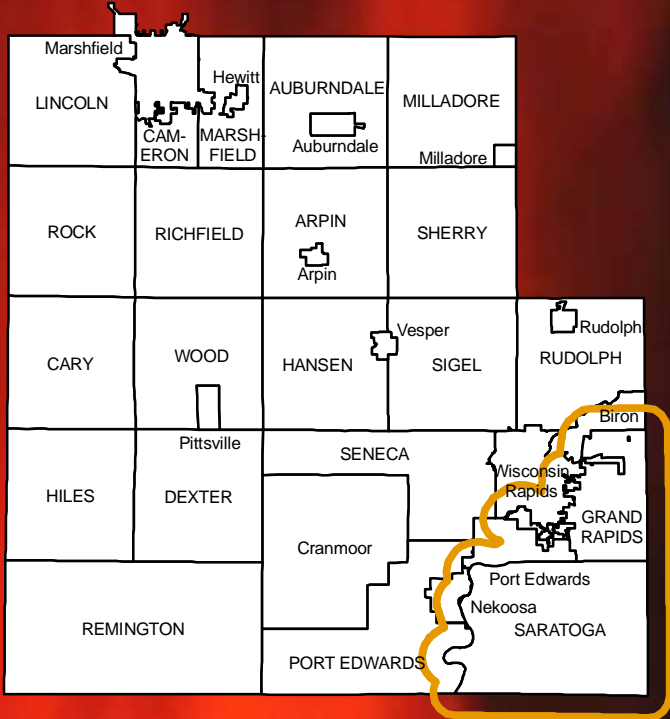

Town of Grand Rapids & Saratoga, Wood County

Map 7 Protection Capability Map

Source: WI DNR, NCWRPC, Wood Co.

This map is neither a legally recorded map nor a survey and is not intended to be used as one. This drawing is a compilation of records, information and data used for reference purposes only. NCWRPC is not responsible for any inaccuracies herein contained.