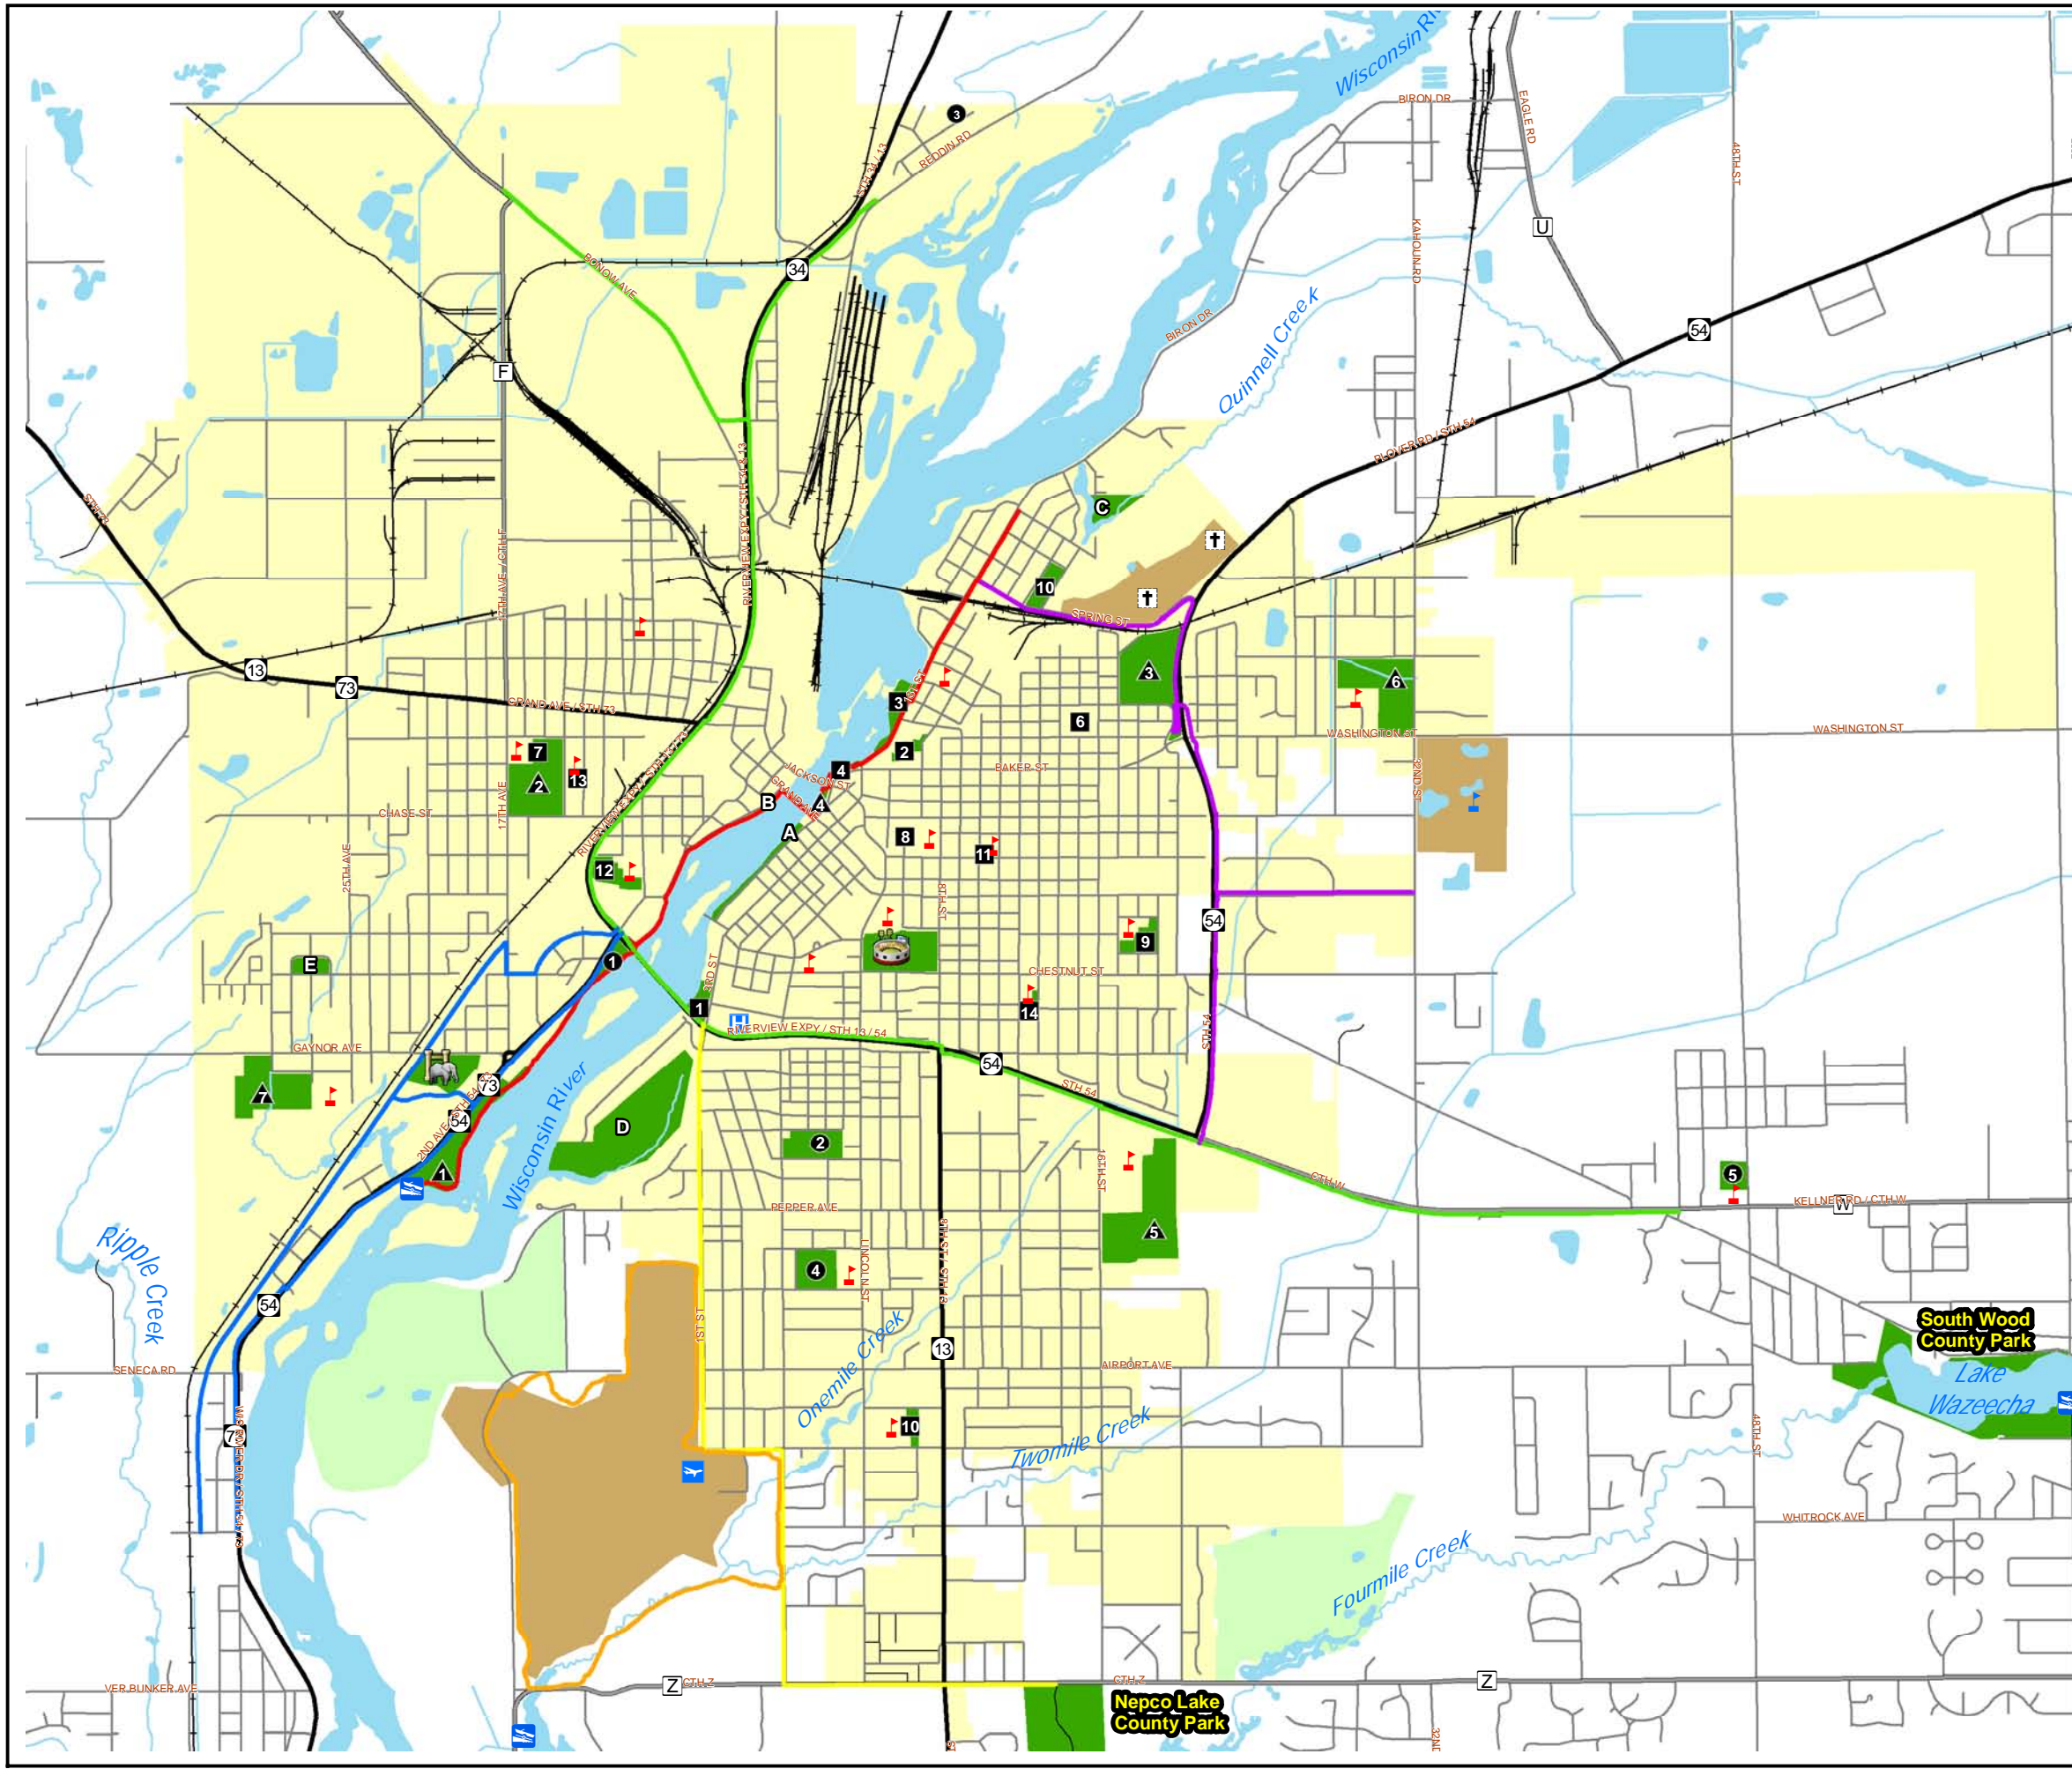

Map 2 Parks and Recreation System

City of Wisconsin Rapids, Wood County, Wisconsin

Legend

- City of Wisconsin Rapids
 - Community Facilities
 - Golf Courses
 - City Parks
 - Water
 - State Highways
 - County Highways
 - Local Roads
 - Private Roads
 - + Railroad
 - f Boat Launches
 - A Alexander Field
 - B School
 - C Mid-State Technical College
 - D Cemeteries
 - E Riverview Hospital
- ### Ahdawagam Bike Trails
- Blue Trail
 - Green Trail
 - Orange Trail
 - Purple Trail
 - Red Trail
 - Yellow Trail

Mini Parks

1	Henry Demitz
2	Gaynor
3	Legion
4	Mead Rapids View
5	Poplar Springs
6	Wood's Grove
7	Mead Elementary
8	Howe Elementary
9	Pitsch Elementary
10	Woodside Elementary
11	Immanuel Lutheran School
12	Our Lady Queen of Heaven
13	St. Paul's Lutheran School
14	St. Vincent de Paul School

Neighborhood Park

1	Lyon
2	Sand Lot
3	Ward Johnson
4	Grove Elementary
5	River Cities High School

Community Park

1	Ben Hanson
2	Mead Athletic Field & Pool
3	Robinson
4	Veterans Memorial
5	Lincoln High School
6	Washington Elementary
7	West Junior High School

This map is neither a legally recorded map nor a survey and is not intended to be used as one. This drawing is a compilation of records, information and data used for reference purposes only. NCWRPC is not responsible for any inaccuracies herein contained.