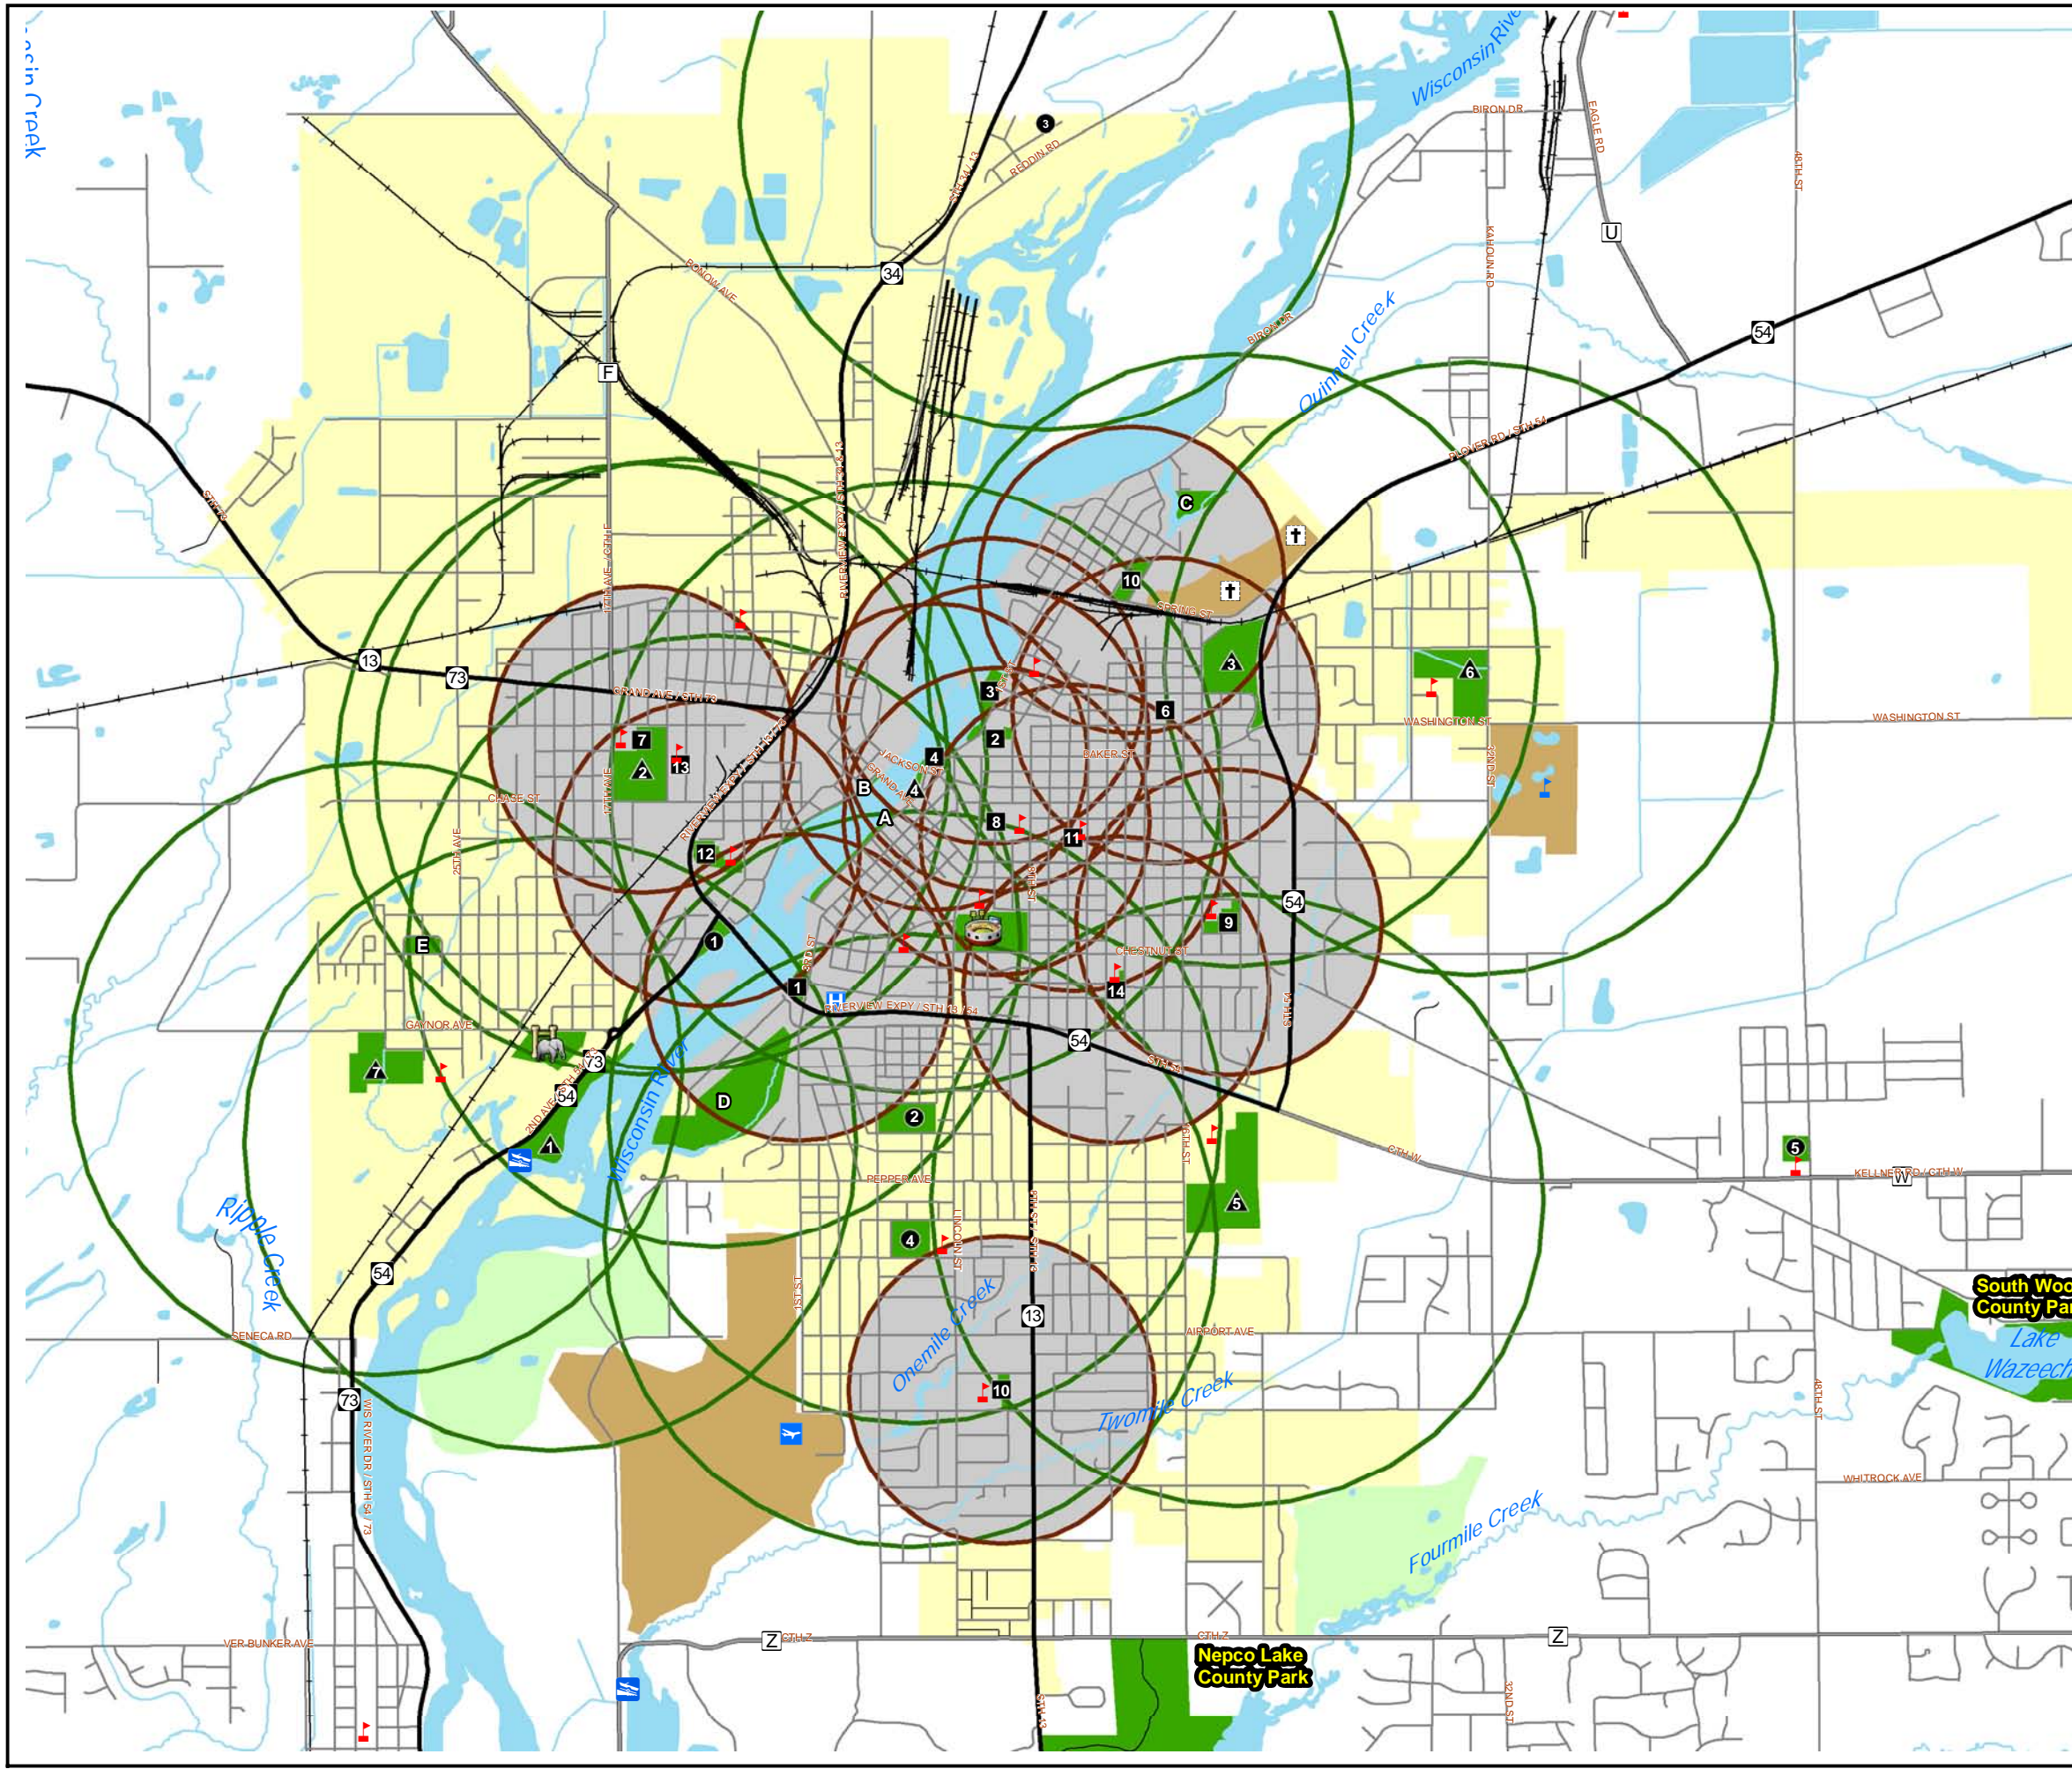

Map 3 Park Service Areas

City of Wisconsin Rapids, Wood County, Wisconsin

Legend

- City of Wisconsin Rapids
- Community Facilities
- Golf Courses
- City Parks
- Water
- State Highways
- County Highways
- Local Roads
- Private Roads
- + Railroad
- Boat Launches
- Alexander Field
- School
- Mid-State Technical College
- Cemeteries
- Riverview Hospital
- Mini Park Service Areas
- Neighborhood & Community Park Service Areas

Mini Parks

1	Henry Demitz
2	Gaynor
3	Legion
4	Mead Rapids View
5	Poplar Springs
6	Wood's Grove
7	Mead Elementary
8	Howe Elementary
9	Pitsch Elementary
10	Woodside Elementary
11	Immanuel Lutheran School
12	Our Lady Queen of Heaven
13	St. Paul's Lutheran School
14	St. Vincent de Paul School

Neighborhood Park

1	Lyon
2	Sand Lot
3	Ward Johnson
4	Grove Elementary
5	River Cities High School

Community Park

1	Ben Hanson
2	Mead Athletic Field & Pool
3	Robinson
4	Veterans Memorial
5	Lincoln High School
6	Washington Elementary
7	West Junior High School

This map is neither a legally recorded map nor a survey and is not intended to be used as one. This drawing is a compilation of records, information and data used for reference purposes only. NCWRPC is not responsible for any inaccuracies herein contained.