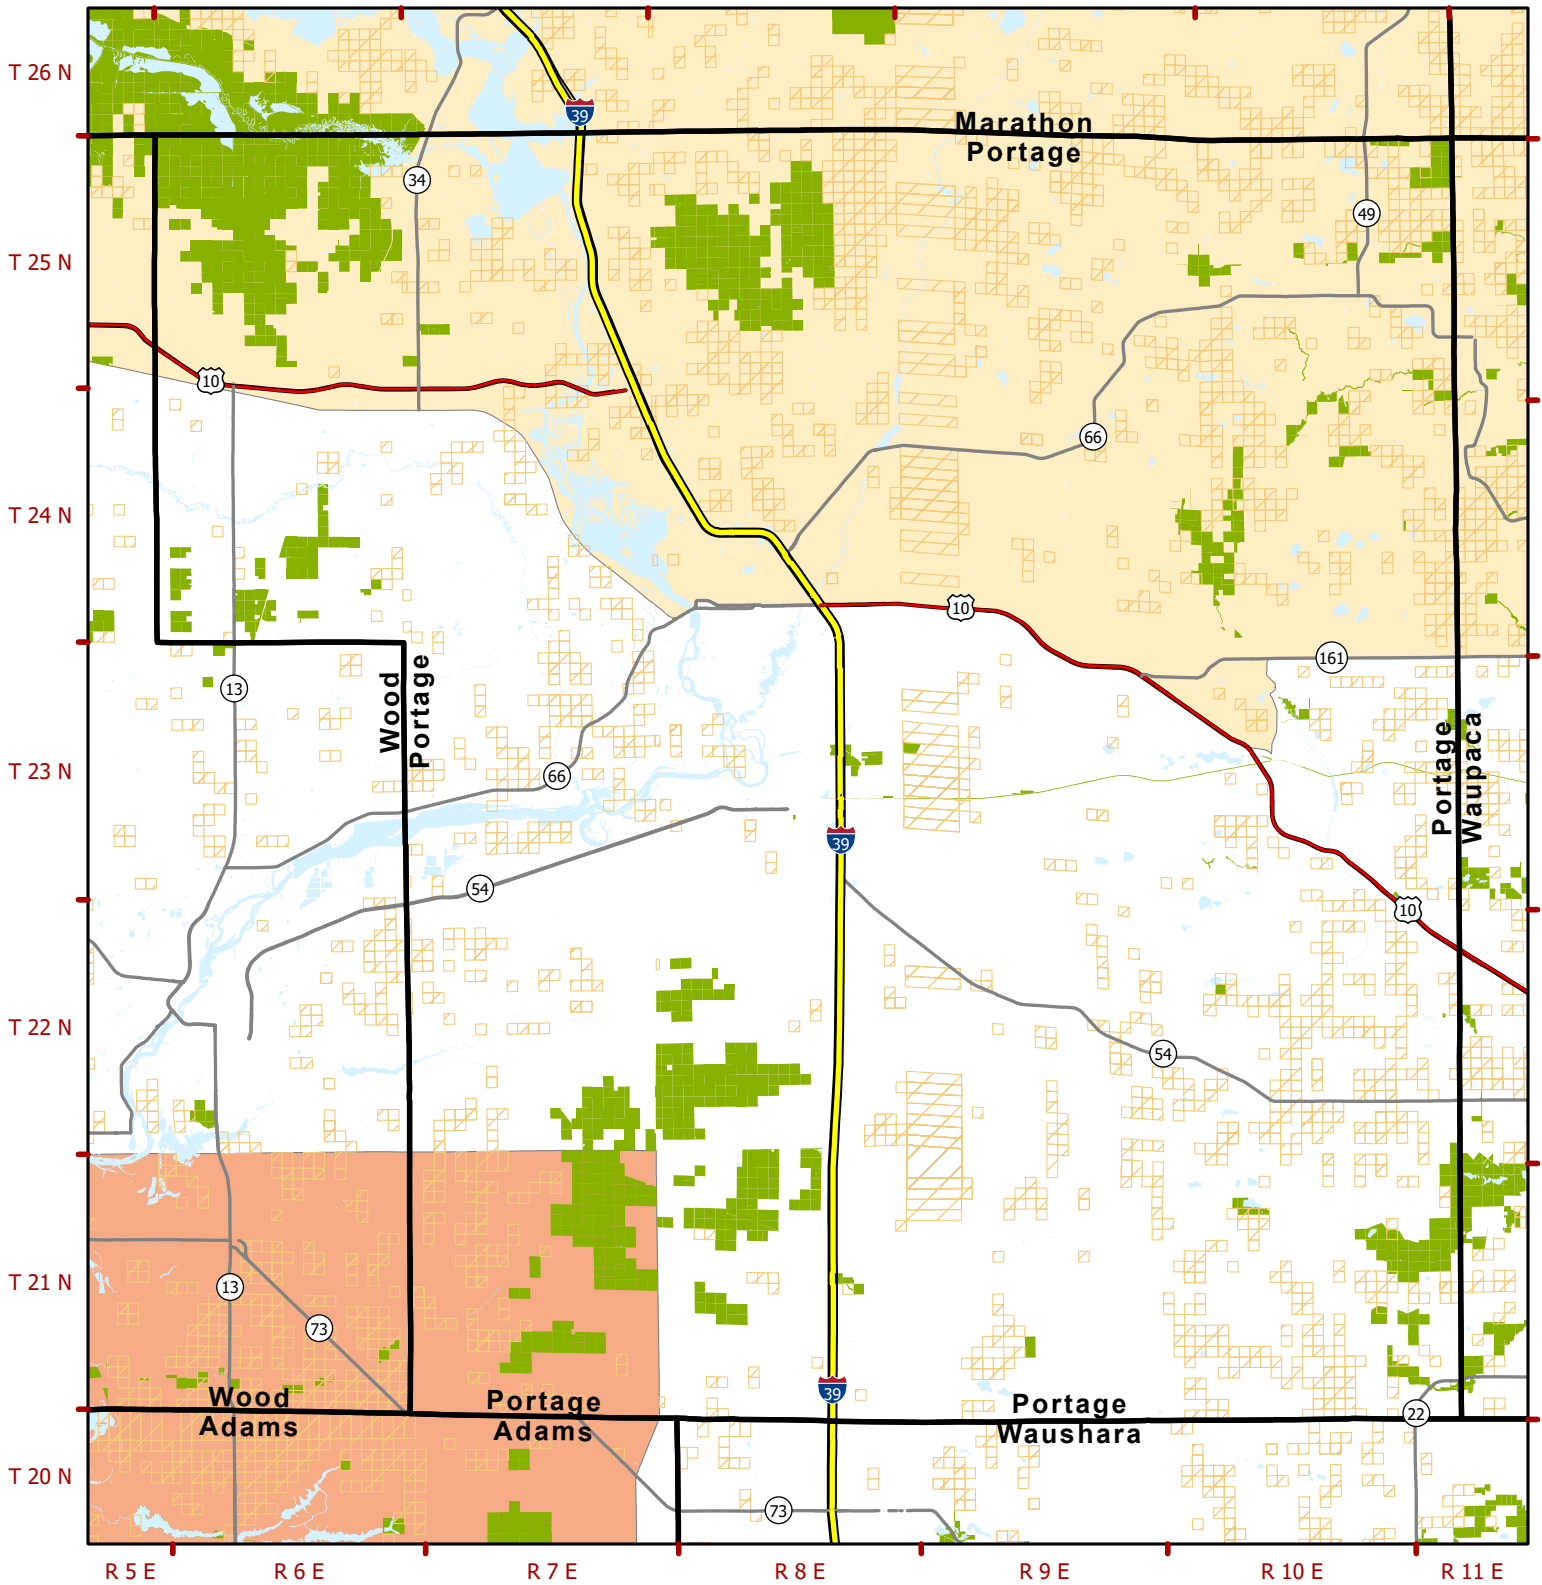

Forest Legacy Areas: Portage County

Forest Legacy Areas

- Baraboo Hills FLA
- Central Sands FLA
- Kettle Moraine FLA
- Northern Forest FLA
- Upper Mississippi River Driftless Corridor FLA

Forest Legacy Project

- Forest Legacy Project
- Public Land
- Taxlaw Entries
- Township

- Interstate
- US Highway
- State Highway
- County Road

This map is for informational purposes only and may not have been prepared for or be suitable for legal, engineering or surveying purposes. The user is solely responsible for verifying the accuracy of information before using for any purpose. By using this product for any purpose user agrees to be bound by all disclaimers found here: <https://dnr.wisconsin.gov/legal>.