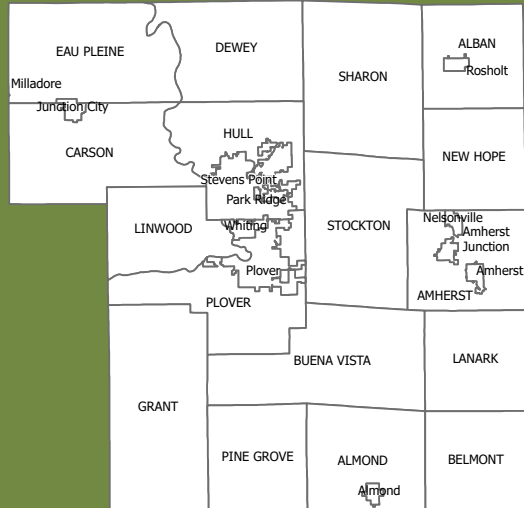

# Outdoor Recreation

Portage County, Wisconsin

### Legend

- Minor Civil Divisions
  - Interstate Highways
  - US & State Highways
  - County Highway
  - Local Roads
  - Railroad
  - Water
  - State Recreational Lands
  - Portage County Lands
  - Trails
  - Green Circle State Trail
  - Tomorrow River State Trail
  - Boat Launches
- PARKS**
- County
  - Municipal
  - State

This map is neither a legally recorded map nor a survey of the actual boundary of any property depicted. This drawing is a compilation of records, information and data used for reference purposes only. NCWRPC is not responsible for any inaccuracies herein contained.