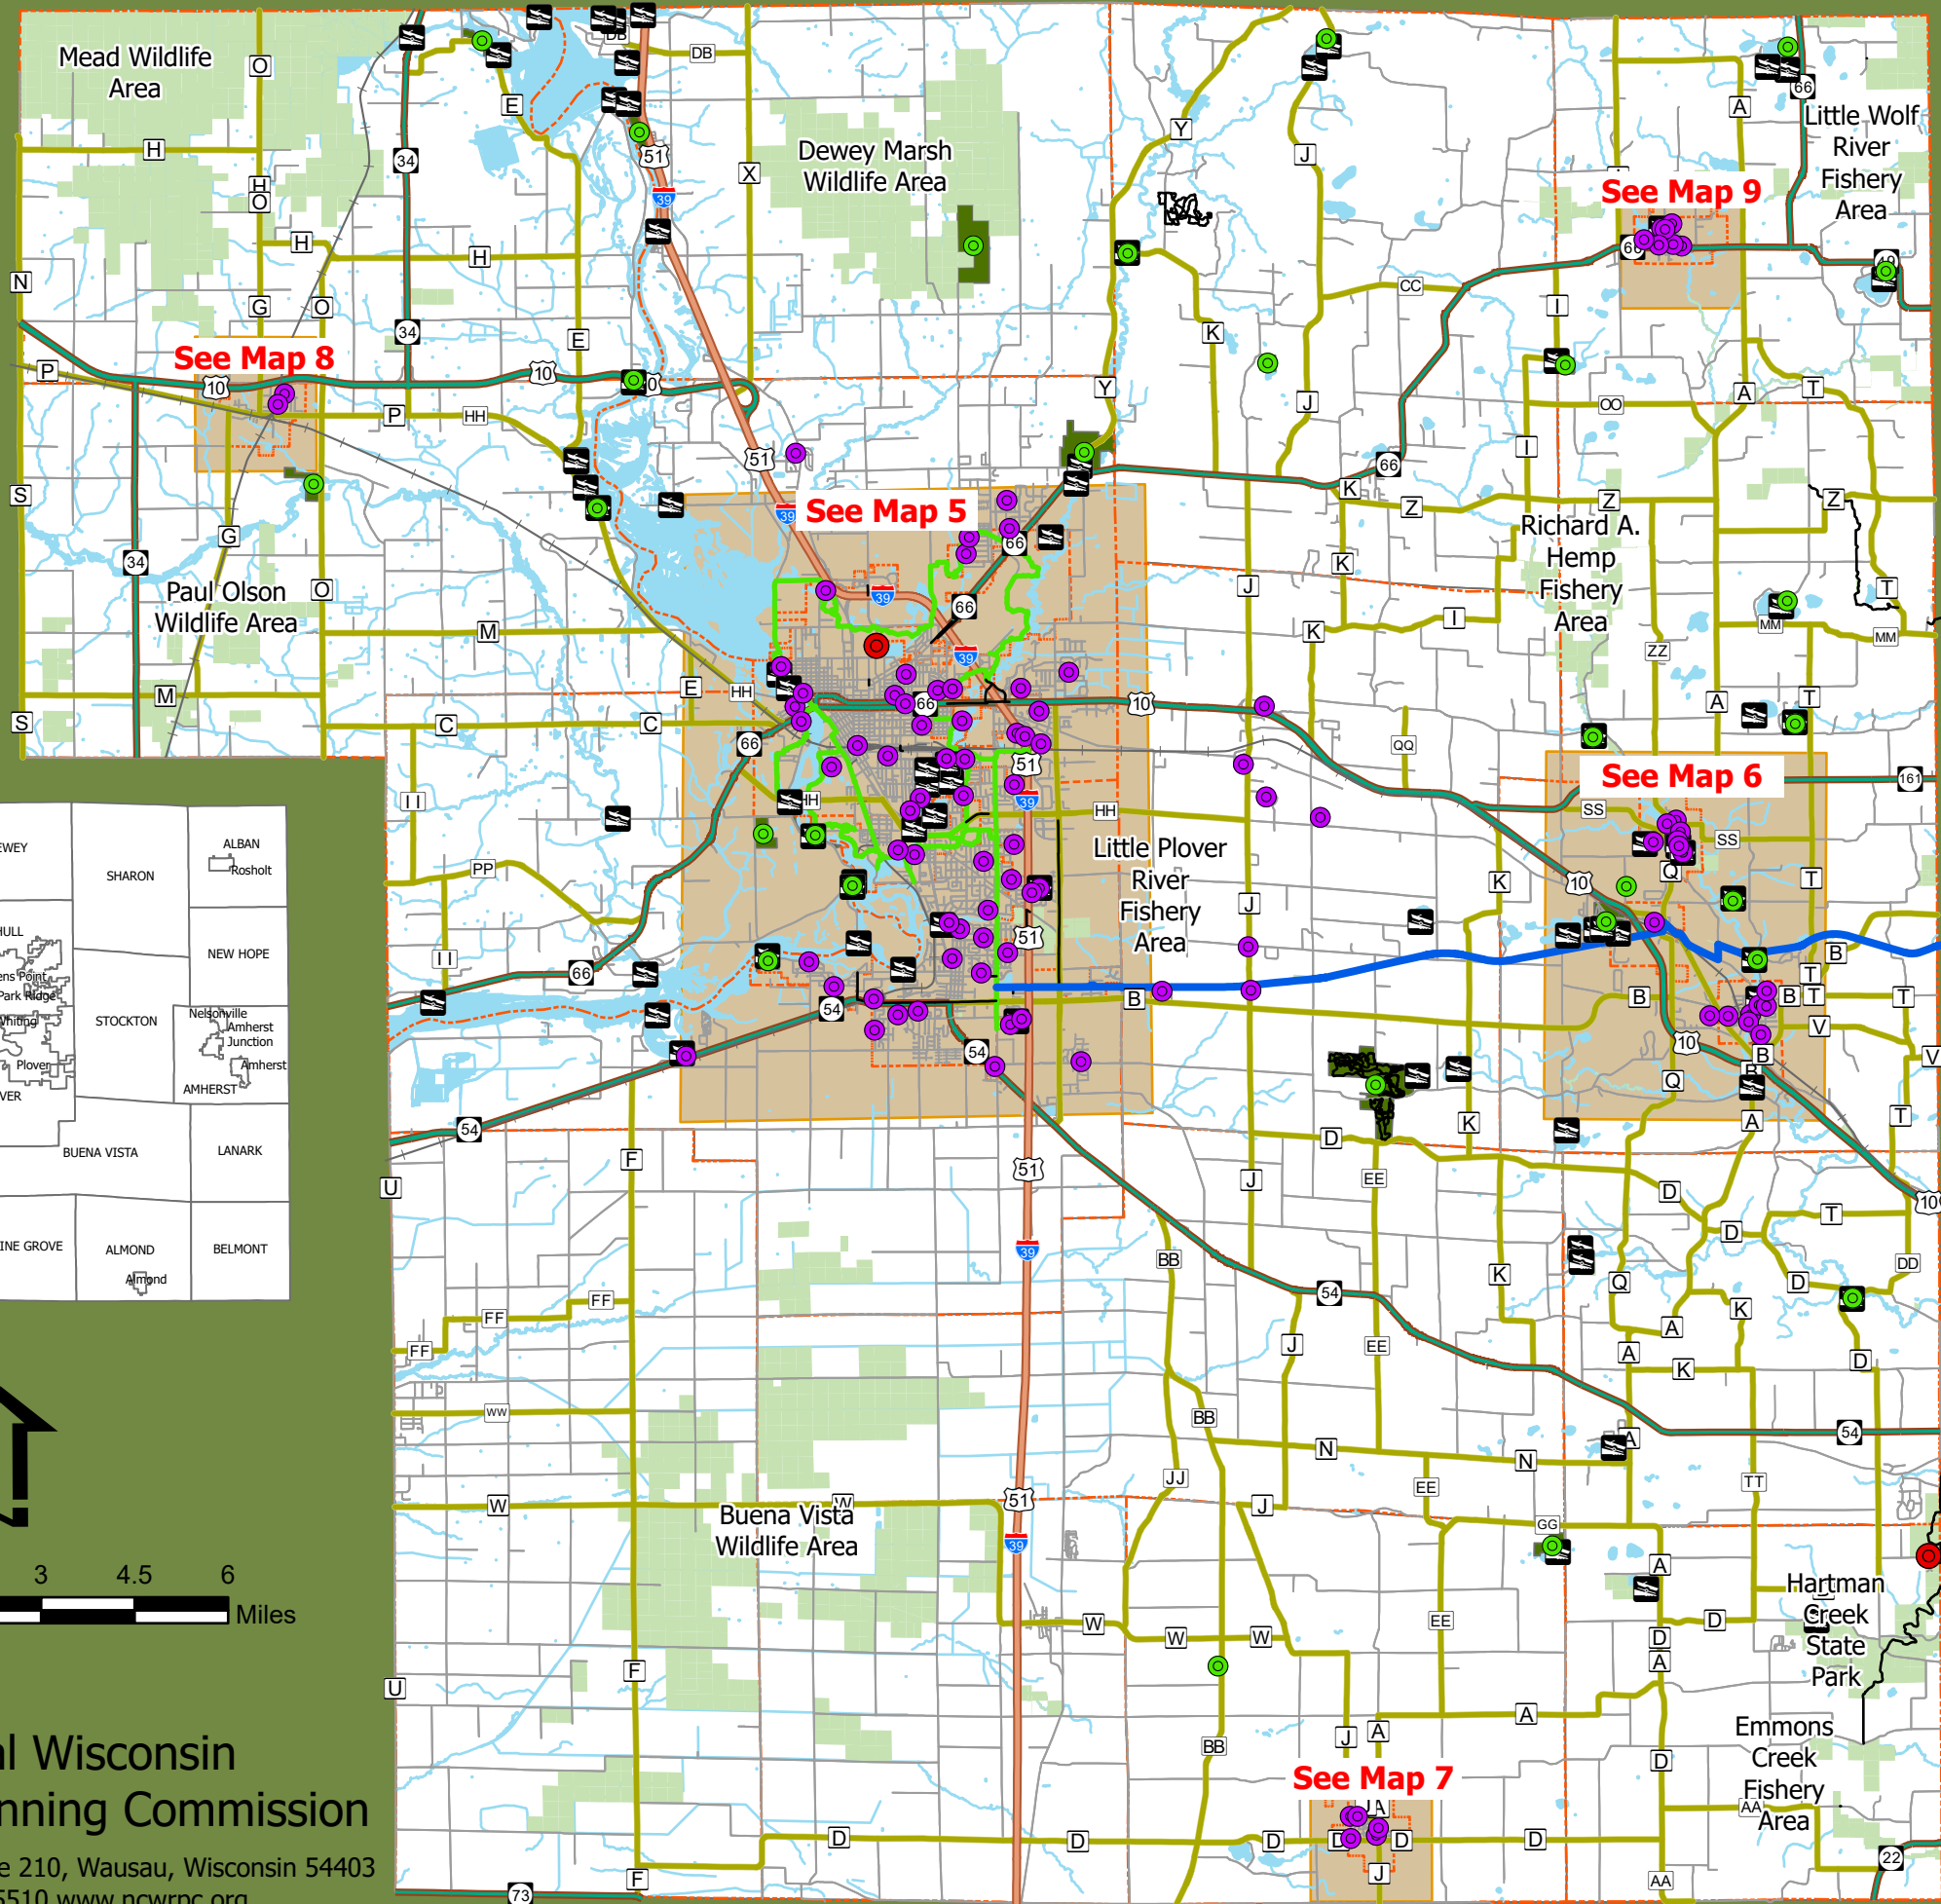

# Outdoor Recreation

Portage County, Wisconsin

### Legend

- Minor Civil Divisions
  - Interstate Highways
  - US & State Highways
  - County Highway
  - Local Roads
  - Railroad
  - Water
  - State Recreational Lands
  - Portage County Lands
  - Trails
  - Green Circle State Trail
  - Tomorrow River State Trail
  - Boat Launches
- PARKS**
- County
  - Municipal
  - State

This map is neither a legally recorded map nor a survey of the actual boundary of any property depicted. This drawing is a compilation of records, information and data used for reference purposes only. NCWRPC is not responsible for any inaccuracies herein contained.