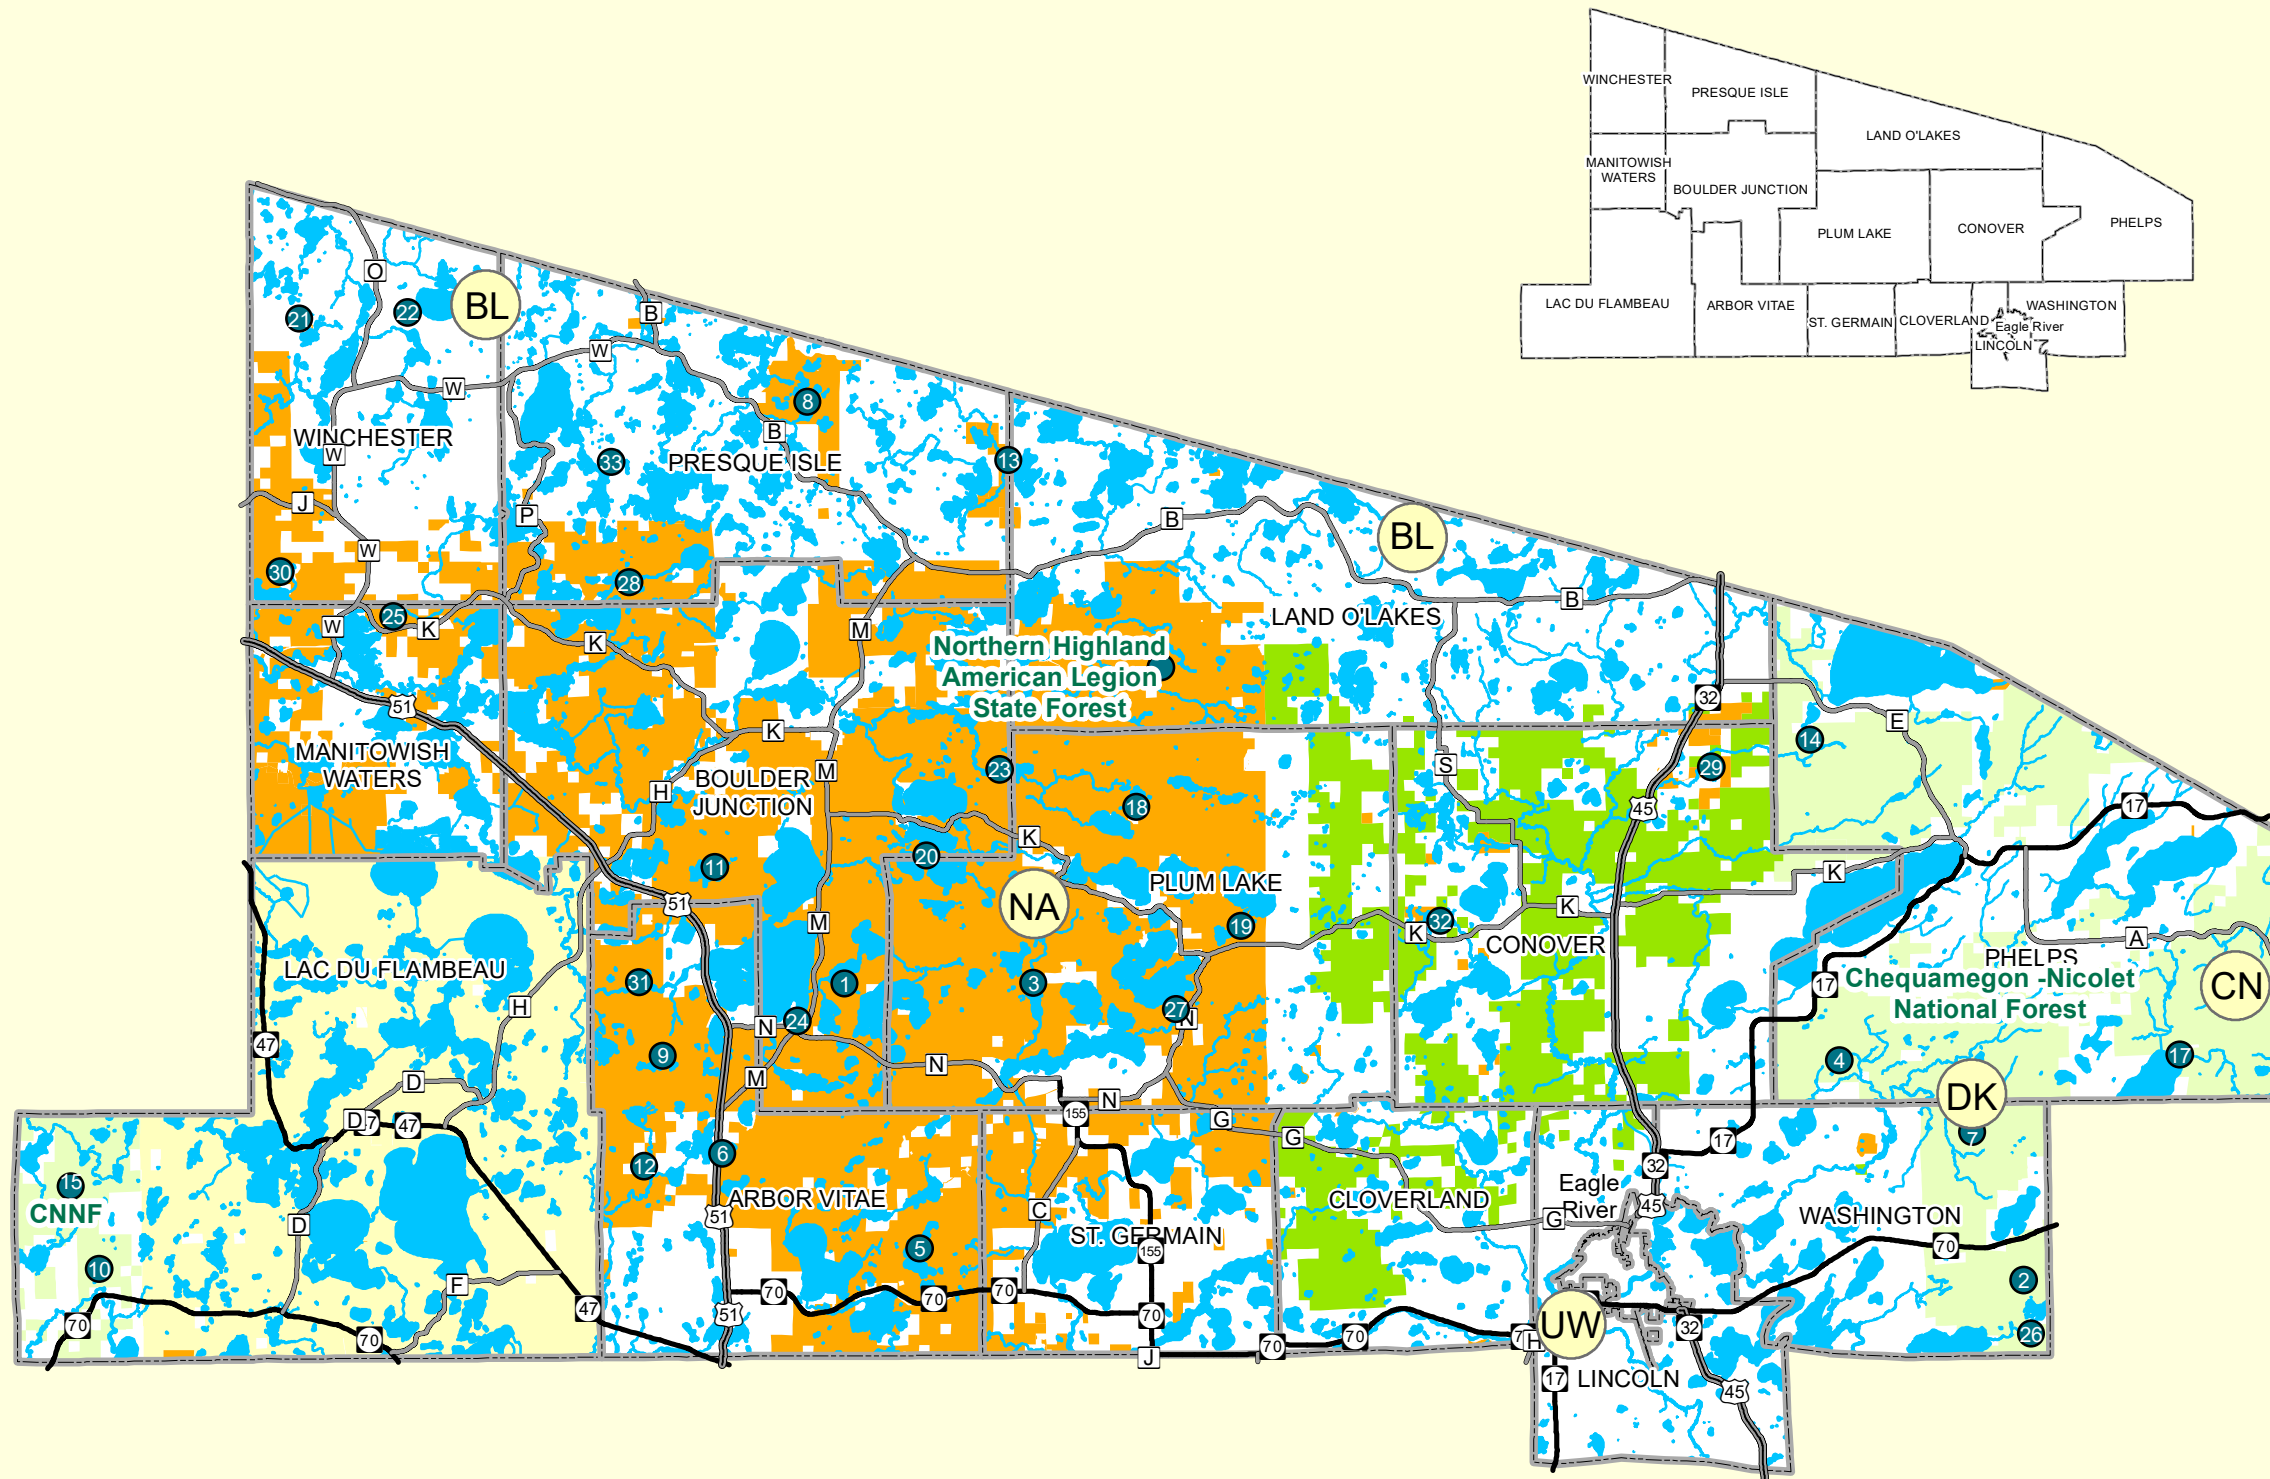

Draft

Legend

- US Highways
- State Highways
- County Highways
- Minor Civil Divisions
- Water
- Federal
- Lac du Flambeau
- Vilas County Forest
- WI DNR
- State Natural Areas
- Land Legacy Areas

Source: WI DNR, NCWRPC, Vilas County Mapping Dept

This map is neither a legally recorded map nor a survey and is not intended to be used as one. This drawing is a compilation of records, information and data used for reference purposes only. NCWRPC is not responsible for any inaccuracies herein contained.