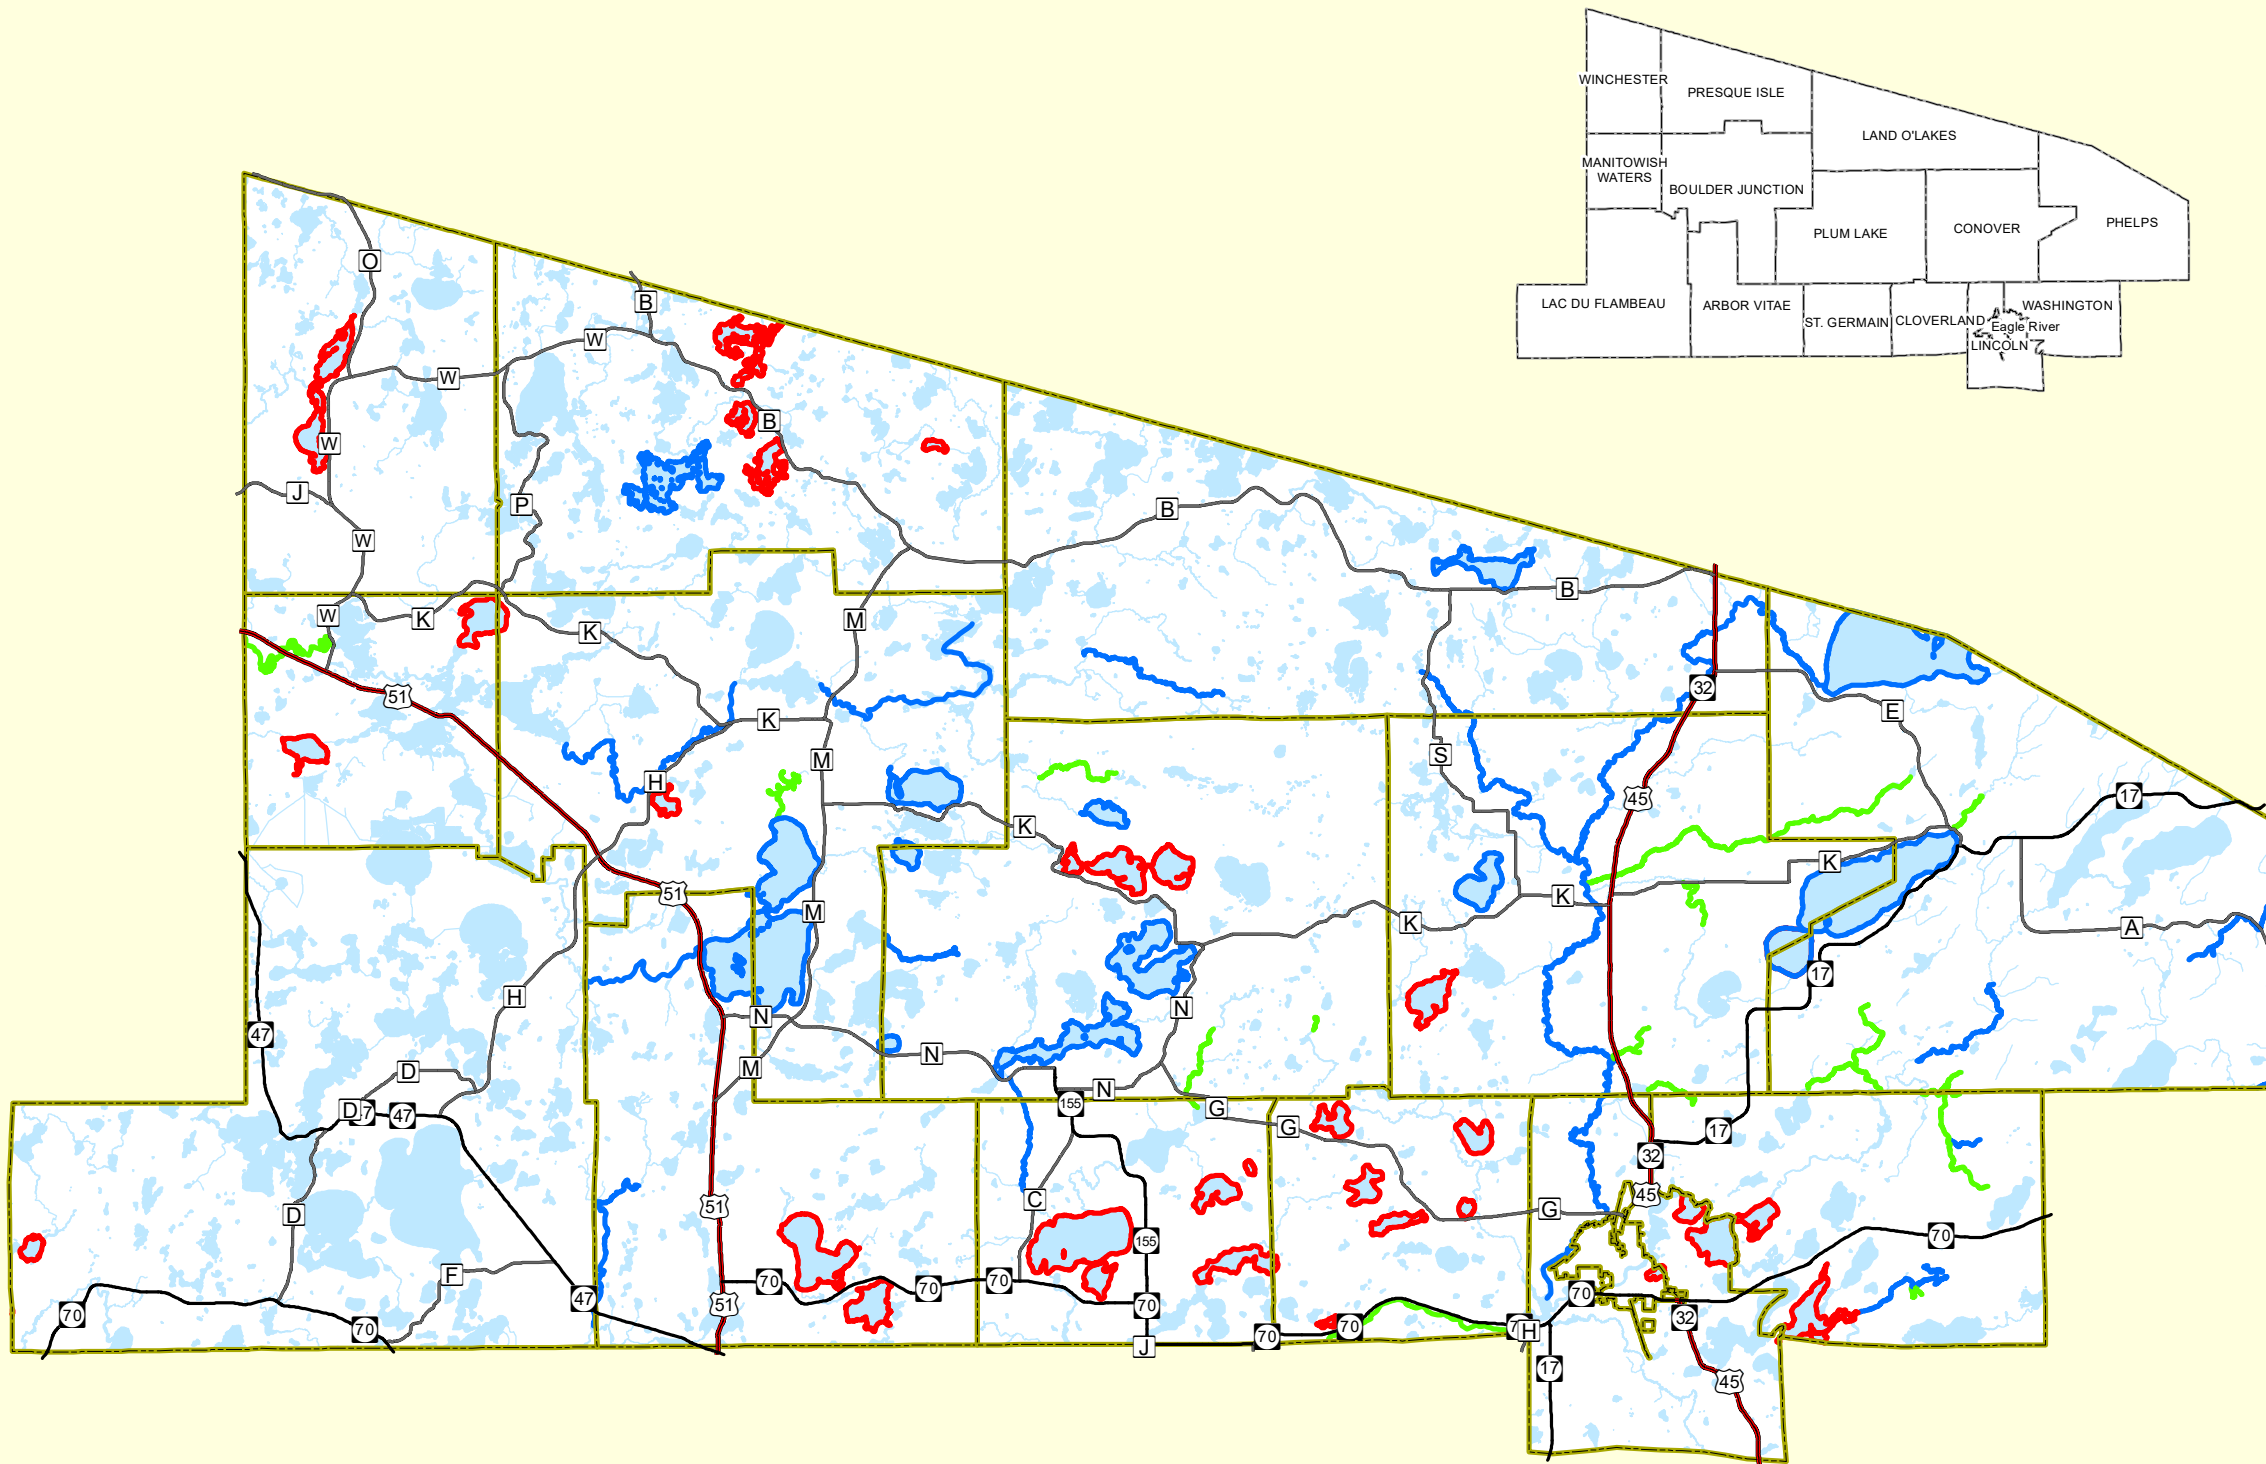

Draft

Legend

- Minor Civil Divisions
- US Highway
- State Highway
- County Highways
- Water
- 303(d)
- ERW
- ORW

Source: WI DNR, NCWRPC, Vilas County Mapping Dept

This map is neither a legally recorded map nor a survey and is not intended to be used as one. This drawing is a compilation of records, information and data used for reference purposes only. NCWRPC is not responsible for any inaccuracies herein contained.