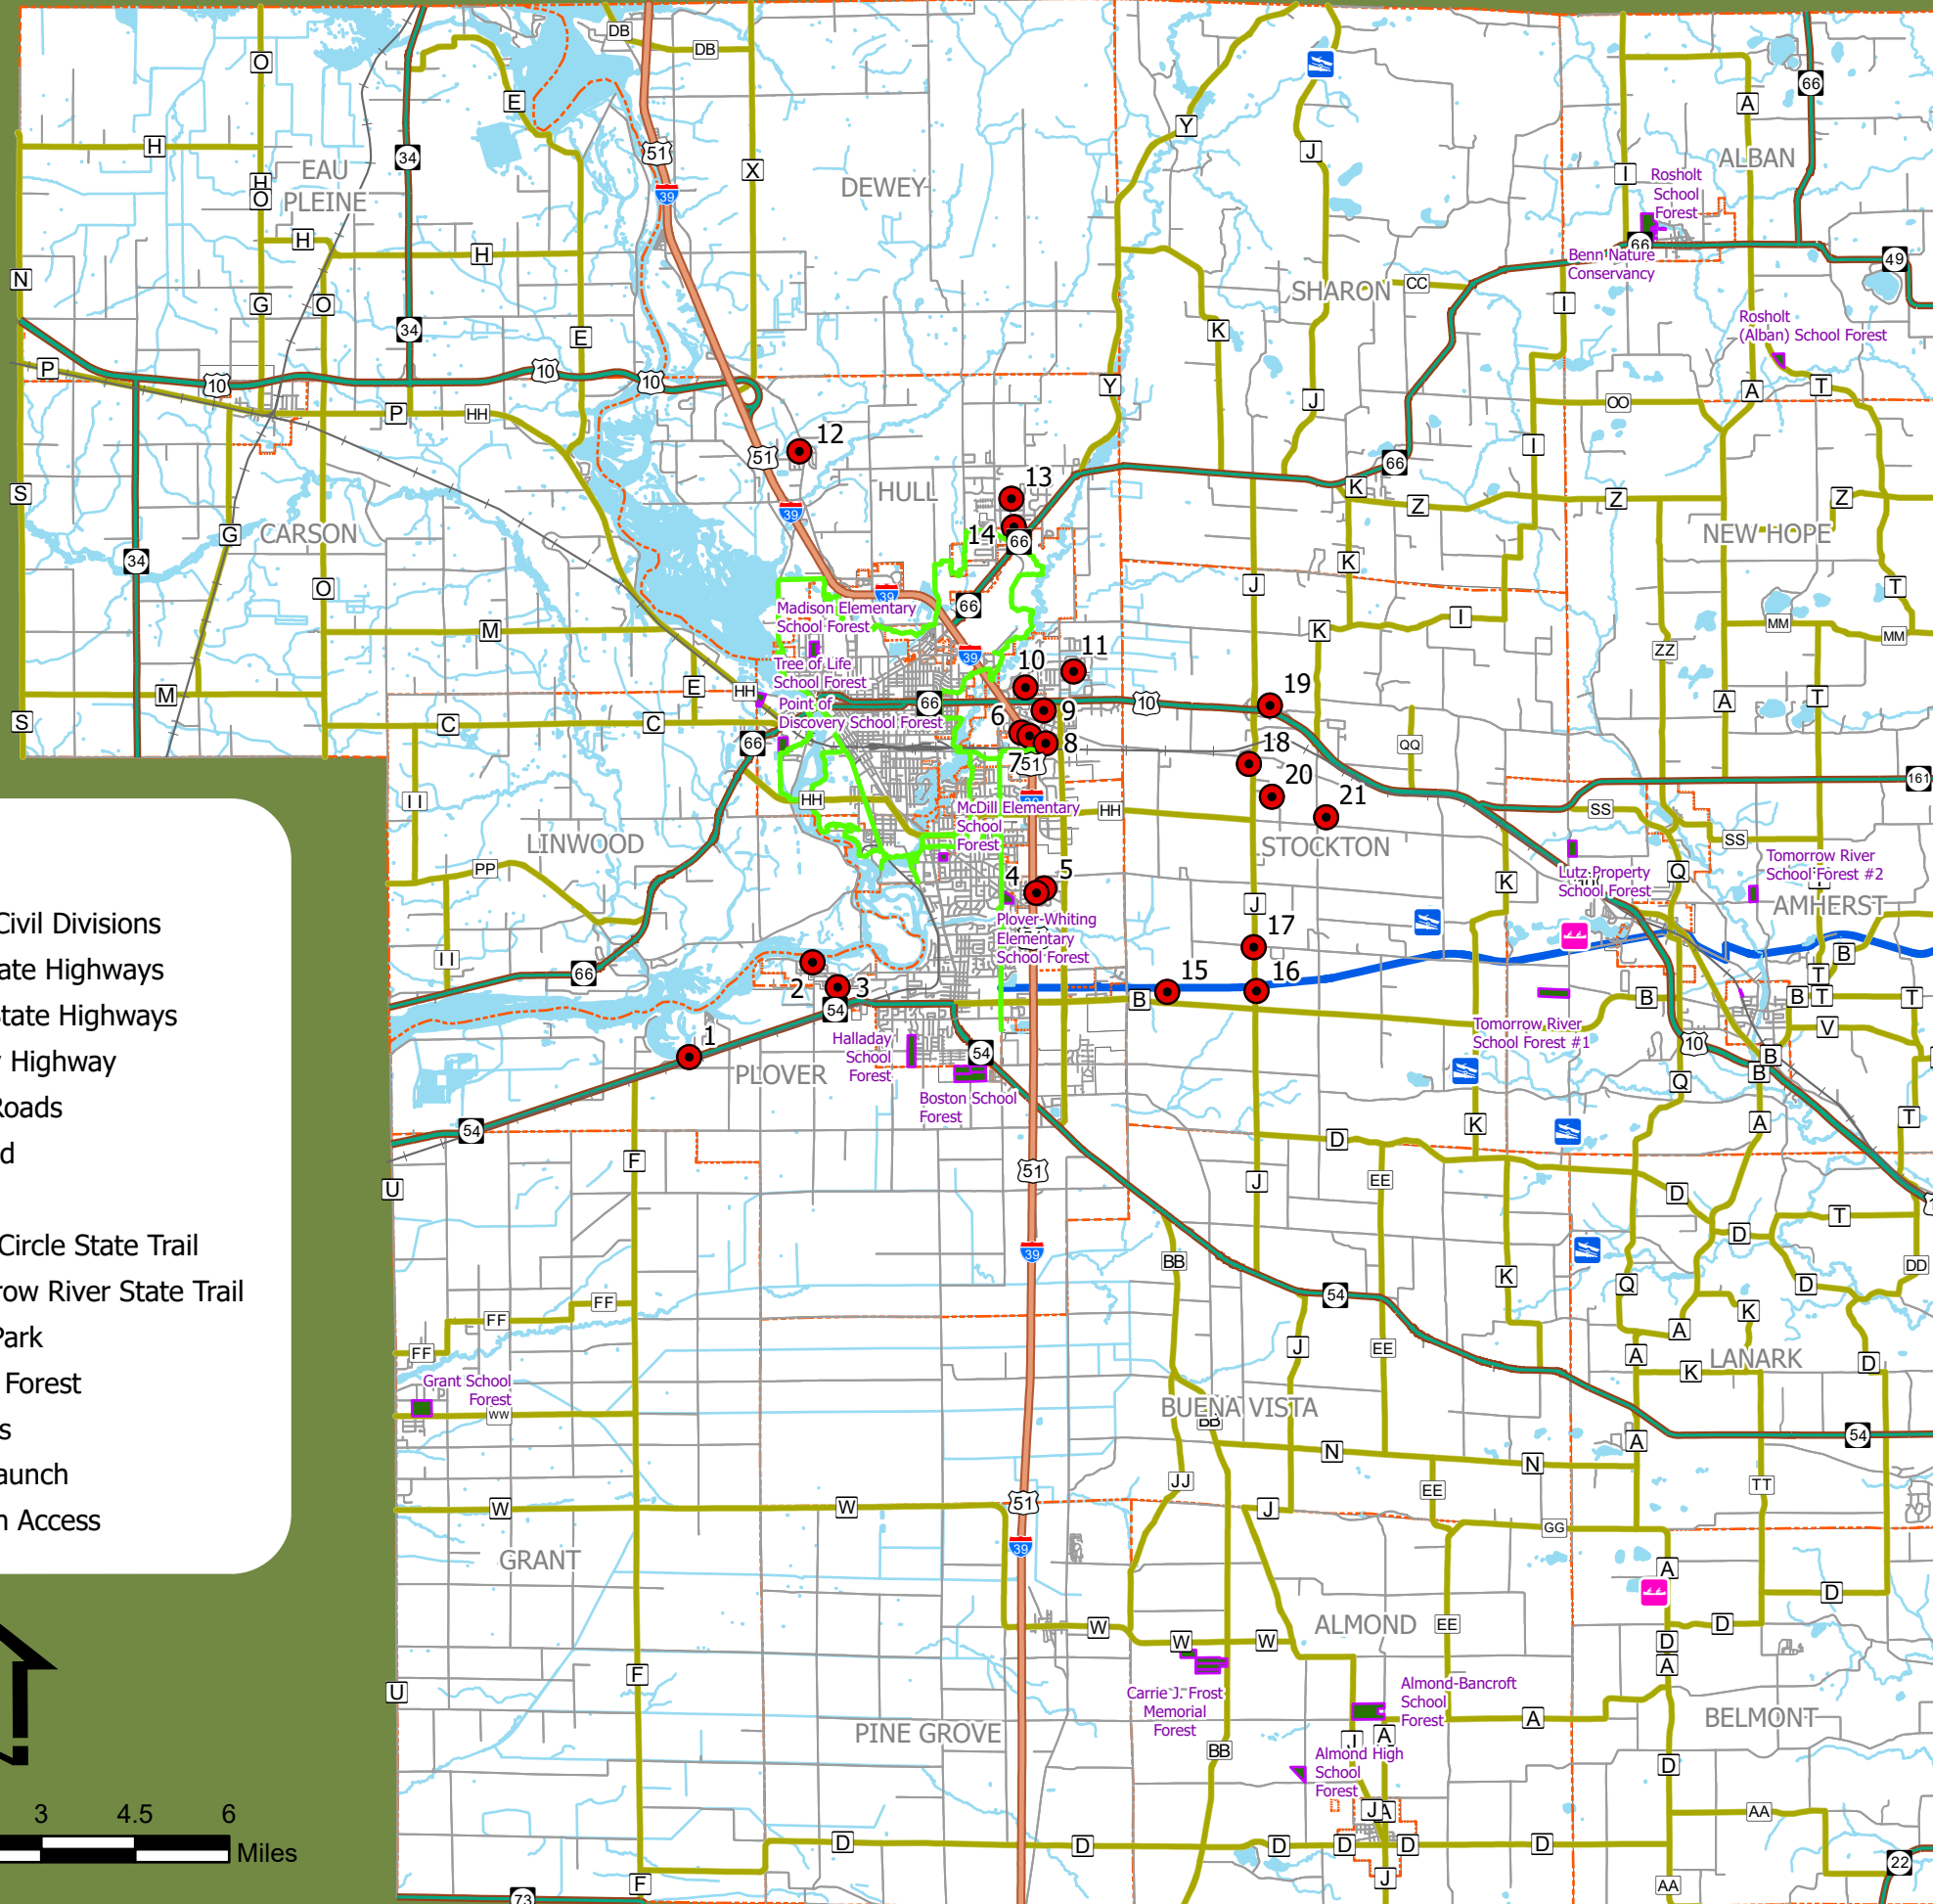

Town Parks and School Forests

Portage County, Wisconsin

ID	NAME
1	Forest Lake
2	River Heights Park
3	River Ridge Lea
4	Bluebird Park
5	Bluebird Lake
6	Pleasant View Park
7	Pleasant View East Park
8	Conifer Park
9	Sorenson Park
10	Treder's Woodland Park West
11	Eastwood Park
12	Meadow Manor Park
13	Jordan Acres
14	Somerset Park
15	Buckhorn Park
16	Arnott Centennial Park
17	Arnott Lions Park
18	Lone Pine Park
19	Custer Square Park
20	Country Beautiful Park
21	Town of Stockton Park

Source: WI DNR, NCRWPC, Portage County

This map is neither a legally recorded map nor a survey of the actual boundary of any property depicted. This drawing is a compilation of records, information and data used for reference purposes only. NCRWPC is not responsible for any inaccuracies herein contained.

Prepared By:
**North Central Wisconsin
 Regional Planning Commission**
 210 McClellan St., Suite 210, Wausau, Wisconsin 54403
 (715) 849-5510 www.ncwrpc.org

Legend

- - - Minor Civil Divisions
- Interstate Highways
- US & State Highways
- County Highway
- Local Roads
- + Railroad
- Water
- ~ Green Circle State Trail
- ~ Tomorrow River State Trail
- Town Park
- School Forest
- Water Access**
- Boat Launch
- Walk-In Access